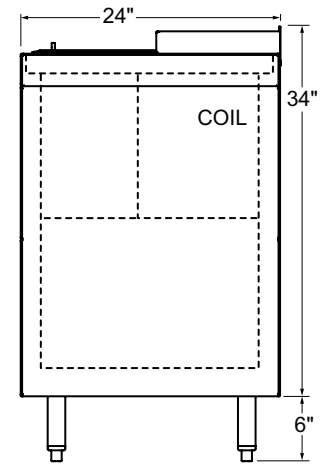

ST24
Side Elevation

ST48-S

ST36, ST48, ST60, ST72, ST96
Side Elevation

SLIDE TOP COOLERS

BLACK VINYL-CLAD EXTERIOR		STAINLESS STEEL EXTERIOR		LENGTH	DIVIDER RACKS	CASE CAP. BOTTLES	WGT
MODEL	LIST	MODEL	LIST				
ST24-B	\$5,575	ST24-S	\$5,850	24"	1	6.0	180#
ST36-B	\$6,437	ST36-S	\$6,733	36"	2	9.4	230#
ST48-B	\$8,208	ST48-S	\$8,520	48"	3	13.8	270#
ST60-B	\$9,343	ST60-S	\$9,671	60"	3	19.9	320#
ST72-B	\$10,559	ST72-S	\$10,913	72"	4	25.4	350#
ST96-B*	\$12,714	ST96-S*	\$13,103	96"	5	34.4	450#

*NOTE: These model Slide Top Coolers are manufactured to order and are not returnable

PRODUCT INFORMATION (see ST Spec Sheet for complete details)

STANDARD FEATURES:

- Self-contained refrigeration
- All stainless steel interior with radius corners is easy to keep clean
- Easy to plan exterior dimensions: 24" front to back and 24", 36", 48", 60", 72", or 96" left to right
- Foamed-in-place insulation
- Six-foot grounded cord and plug provided (exits at rear)
- Automatic defrost timer
- Door lock(s)