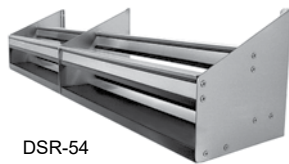

SSR-24

SINGLE SPEED RAILS

MODEL	LIST	LENGTH	WEIGHT
SSR-12	\$264	12"	4#
SSR-13 to 18	\$290	13" to 18"	6#
SSR-19 to 24	\$318	19" to 24"	7#
SSR-25 to 30	\$343	25" to 30"	10#
SSR-31 to 36	\$369	31" to 36"	12#
SSR-37 to 42	\$395	37" to 42"	18#
SSR-43 to 48	\$424	43" to 48"	22#
SSR-49 to 54	\$619	49" to 54"	25#
SSR-55 to 60	\$649	55" to 60"	28#
SSR-61 to 66	\$676	61" to 66"	32#
SSR-67 to 72	\$701	67" to 72"	35#
SSR-73 to 78	\$729	73" to 78"	38#
SSR-79 to 84	\$757	79" to 84"	42#

DSR-54

DSR-24

DOUBLE SPEED RAILS

MODEL	LIST	LENGTH	WEIGHT
DSR-12	\$524	12"	8#
DSR-13 to 18	\$575	13" to 18"	12#
DSR-19 to 24	\$619	19" to 24"	14#
DSR-25 to 30	\$672	25" to 30"	20#
DSR-31 to 36	\$724	31" to 36"	24#
DSR-37 to 42	\$777	37" to 42"	36#
DSR-43 to 48	\$836	43" to 48"	44#
DSR-49 to 54	\$1,115	49" to 54"	50#
DSR-55 to 60	\$1,155	55" to 60"	56#
DSR-61 to 66	\$1,218	61" to 66"	64#
DSR-67 to 72	\$1,269	67" to 72"	70#
DSR-73 to 78	\$1,321	73" to 78"	76#
DSR-79 to 84	\$1,372	79" to 84"	84#

CSR-24-SR

CLIP-ON SINGLE SPEED RAILS

MODEL	DESCRIPTION	LIST	WEIGHT
CSR-12-SR	12" Clip-on single to existing single	\$307	4#
CSR-18-SR	18" Clip-on single to existing single	\$335	6#
CSR-24-SR	24" Clip-on single to existing single	\$363	7#
CSR-30-SR	30" Clip-on single to existing single	\$390	10#
CSR-36-SR	36" Clip-on single to existing single	\$418	12#
CSR-42-SR	42" Clip-on single to existing single	\$445	15#
CSR-48-SR	48" Clip-on single to existing single	\$473	18#

PRODUCT INFORMATION

(see SSR, CSR, and DSR Spec Sheets for complete details)

STANDARD FEATURES

- All stainless steel construction
- Open channel-and-rail design for easy cleaning and better view of bottles
- PVC sound deadening covers
- Locking covers for Single Speed Rails include built-in storage hangers when ordered with original equipment
- Each rail includes a clear lift-off liquor-identification cover
- Radius corners for easy cleaning