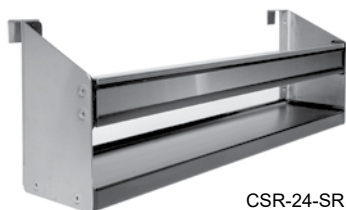

SSR-24

SINGLE SPEED RAILS

MODEL	LIST	LENGTH	WEIGHT
SSR-12	\$264	12"	4#
SSR-13 to 18	\$290	13" to 18"	6#
SSR-19 to 24	\$318	19" to 24"	7#
SSR-25 to 30	\$343	25" to 30"	10#
SSR-31 to 36	\$369	31" to 36"	12#
SSR-37 to 42	\$395	37" to 42"	18#
SSR-43 to 48	\$424	43" to 48"	22#
SSR-49 to 54	\$619	49" to 54"	25#
SSR-55 to 60	\$649	55" to 60"	28#
SSR-61 to 66	\$676	61" to 66"	32#
SSR-67 to 72	\$701	67" to 72"	35#
SSR-73 to 78	\$729	73" to 78"	38#
SSR-79 to 84	\$757	79" to 84"	42#

CSR-24-SR

CLIP-ON SINGLE SPEED RAILS

MODEL	DESCRIPTION	LIST	WEIGHT
CSR-12-SR	12" Clip-on single to existing single	\$307	4#
CSR-18-SR	18" Clip-on single to existing single	\$335	6#
CSR-24-SR	24" Clip-on single to existing single	\$363	7#
CSR-30-SR	30" Clip-on single to existing single	\$390	10#
CSR-36-SR	36" Clip-on single to existing single	\$418	12#
CSR-42-SR	42" Clip-on single to existing single	\$445	15#
CSR-48-SR	48" Clip-on single to existing single	\$473	18#

PRODUCT INFORMATION

(see SSR, CSR, and DSR Spec Sheets for complete details)

STANDARD FEATURES

- All stainless steel construction
- Open channel-and-rail design for easy cleaning and better view of bottles
- PVC sound deadening covers
- Locking covers for Single Speed Rails include built-in storage hangers when ordered with original equipment
- Each rail includes a clear lift-off liquor-identification cover
- Radius corners for easy cleaning