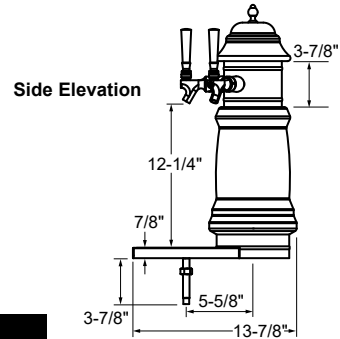

NOTE: To convert standard faucet to stout style faucet, specify accessory model number BT-CFG and add \$270 List per faucet.

\*NOTE: Rembrandt Towers are manufactured to order and are not returnable.  
 \*\*NOTE: Brass finish towers provided with mirror finish drain pan and brass finish perforated insert

RCT-2-PB  
 (handles not included)

**REMBRANDT TOWERS WITH DRAIN PAN AND 7/2" RESTRICTION LINES**

MIRROR FINISH		POLISHED BRASS FINISH**		FAUCETS	WGT	WIDTH	SYSTEM TYPE
MODEL	LIST	MODEL	LIST				
RCT-2-MF	\$6,683	RCT-2-PB	\$6,758	2	48#	18"	Air Cooled
RCT-2-MFR	\$6,807	RCT-2-PBR	\$6,881	2	48#	18"	Glycol
RCT-3-MF	\$7,556	RCT-3-PB	\$7,651	3	48#	18"	Air Cooled
RCT-3-MFR	\$7,663	RCT-3-PBR	\$7,758	3	48#	18"	Glycol

**PRODUCT INFORMATION** (see RCT Spec Sheet for complete details)

**STANDARD FEATURES**

- 1/4" stainless steel shanks with 3/16" restriction lines
- All stainless steel faucets
- Surface-mount, stainless steel drain pan with removable, perforated insert