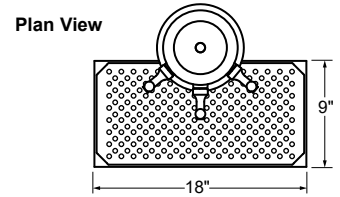

NOTE: To convert standard faucet to stout style faucet, specify accessory model number BT-CFG and add \$270 List per faucet.

\*NOTE: Rembrandt Towers are manufactured to order and are not returnable.  
 \*\*NOTE: Brass finish towers provided with mirror finish drain pan and brass finish perforated insert

RCT-2-PB  
 (handles not included)

**REMBRANDT TOWERS WITH DRAIN PAN AND 7/2" RESTRICTION LINES**

MIRROR FINISH		POLISHED BRASS FINISH**		FAUCETS	WGT	WIDTH	SYSTEM TYPE
MODEL	LIST	MODEL	LIST				
RCT-2-MF	\$6,683	RCT-2-PB	\$6,758	2	48#	18"	Air Cooled
RCT-2-MFR	\$6,807	RCT-2-PBR	\$6,881	2	48#	18"	Glycol
RCT-3-MF	\$7,556	RCT-3-PB	\$7,651	3	48#	18"	Air Cooled
RCT-3-MFR	\$7,663	RCT-3-PBR	\$7,758	3	48#	18"	Glycol

**PRODUCT INFORMATION** (see RCT Spec Sheet for complete details)

**STANDARD FEATURES**

- 1/4" stainless steel shanks with 3/16" restriction lines
- All stainless steel faucets
- Surface-mount, stainless steel drain pan with removable, perforated insert