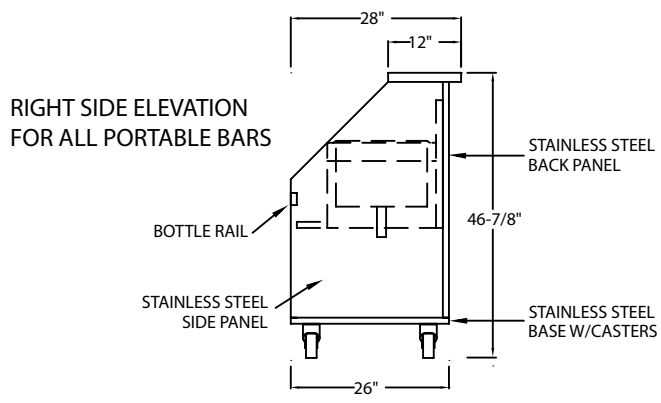

PBGR96-18

Portable bars for glassware with space for a refrigerator share the same features as the other glassware models, except they also include a 36" w by 25" d by 38-3/4" h space for an on-board refrigerator. The refrigerator must be ordered separately. A Glastender model C1FB36 (page 71) or ST36 (Page 113) is recommended. If a non-Glastender refrigerator is being used, verify the power cord can exit the front of the 36" opening.