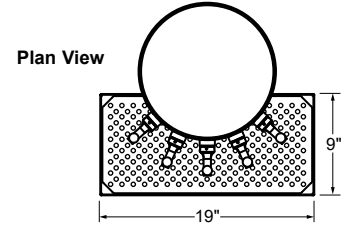

MT-6-MF  
(handles not included)

NOTE: To convert standard faucet to stout style faucet, specify accessory model number BT-CFG and add \$270 List per faucet.

\*NOTE: Mushroom Towers are manufactured to order and are not returnable.  
\*\*NOTE: Brass finish towers provided with mirror finish drain pan and brass finish perforated insert

**MUSHROOM TOWERS WITH DRAIN PAN AND 7/2" RESTRICTION LINES**

MIRROR FINISH		POLISHED BRASS FINISH**		FAUCETS	WGT	WIDTH	SYSTEM TYPE
MODEL	LIST	MODEL	LIST				
MT-4-MF	\$6,495	MT-4-PB	\$7,745	4	37#	19"	Air Cooled
MT-4-MFR	\$6,714	MT-4-PBR	\$7,984	4	37#	19"	Glycol
MT-5-MF	\$6,754	MT-5-PB	\$8,121	5	37#	19"	Air Cooled
MT-5-MFR	\$7,073	MT-5-PBR	\$8,465	5	37#	19"	Glycol
MT-6-MF	\$7,235	MT-6-PB	\$9,028	6	37#	19"	Air Cooled
MT-6-MFR	\$7,658	MT-6-PBR	\$9,480	6	37#	19"	Glycol

**PRODUCT INFORMATION** (see MT Spec Sheet for complete details)

**STANDARD FEATURES**

- 1/4" stainless steel shanks with 3/16" restriction lines
- All stainless steel faucets
- Surface-mount, stainless steel drain pan with removable, perforated insert