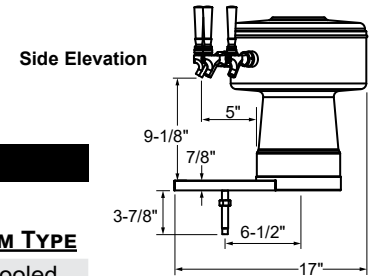

MT-6-MF  
(handles not included)

NOTE: To convert standard faucet to stout style faucet, specify accessory model number BT-CFG and add \$270 List per faucet.

\*NOTE: Mushroom Towers are manufactured to order and are not returnable.  
\*\*NOTE: Brass finish towers provided with mirror finish drain pan and brass finish perforated insert

**MUSHROOM TOWERS WITH DRAIN PAN AND 7/2" RESTRICTION LINES**

MIRROR FINISH		POLISHED BRASS FINISH**		FAUCETS	WGT	WIDTH	SYSTEM TYPE
MODEL	LIST	MODEL	LIST				
MT-4-MF	\$6,495	MT-4-PB	\$7,745	4	37#	19"	Air Cooled
MT-4-MFR	\$6,714	MT-4-PBR	\$7,984	4	37#	19"	Glycol
MT-5-MF	\$6,754	MT-5-PB	\$8,121	5	37#	19"	Air Cooled
MT-5-MFR	\$7,073	MT-5-PBR	\$8,465	5	37#	19"	Glycol
MT-6-MF	\$7,235	MT-6-PB	\$9,028	6	37#	19"	Air Cooled
MT-6-MFR	\$7,658	MT-6-PBR	\$9,480	6	37#	19"	Glycol

**PRODUCT INFORMATION** (see MT Spec Sheet for complete details)

**STANDARD FEATURES**

- 1/4" stainless steel shanks with 3/16" restriction lines
- All stainless steel faucets
- Surface-mount, stainless steel drain pan with removable, perforated insert