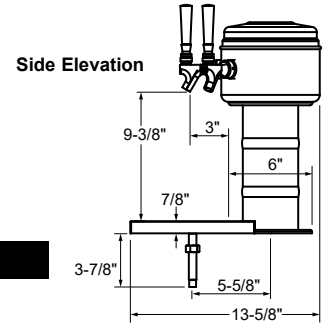

NOTE: To convert standard faucet to stout style faucet, specify accessory model number BT-CFG and add \$270 List per faucet.

*NOTE: Mini Mushroom Towers are manufactured to order and are not returnable.
 **NOTE: Brass finish towers provided with mirror finish drain pan and brass finish perforated insert

MMT-4-MF
 (handles not included)

MINI MUSHROOM TOWERS WITH DRAIN PAN AND 72" RESTRICTION LINES

MIRROR FINISH		POLISHED BRASS FINISH**		FAUCETS	WGT	WIDTH	SYSTEM TYPE
MODEL	LIST	MODEL	LIST				
MMT-3-MF	\$5,417	MMT-3-PB	\$5,971	3	26#	14"	Air Cooled
MMT-3-MFR	\$6,361	MMT-3-PBR	\$6,546	3	26#	14"	Glycol
MMT-4-MF	\$5,878	MMT-4-PB	\$6,298	4	26#	14"	Air Cooled
MMT-4-MFR	\$6,216	MMT-4-PBR	\$6,760	4	26#	14"	Glycol
MMT-5-MF	\$6,263	MMT-5-PB	\$6,758	5	26#	14"	Air Cooled
MMT-5-MFR	\$6,679	MMT-5-PBR	\$7,382	5	26#	14"	Glycol

PRODUCT INFORMATION (see MMT Spec Sheet for complete details)

STANDARD FEATURES

- 1/4" stainless steel shanks with 3/16" restriction lines
- All stainless steel faucets
- Surface-mount, stainless steel drain pan with removable, perforated insert