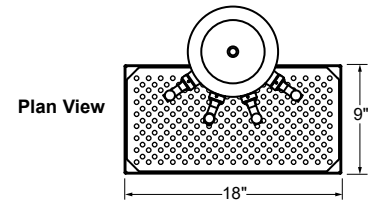

MCT-2-PB
(handles not included)

NOTE: To convert standard faucet to stout style faucet, specify accessory model number BT-CFG and add \$270 List per faucet.

*NOTE: Monaco Towers are manufactured to order and are not returnable.
**NOTE: Brass finish towers provided with mirror finish drain pan and brass finish perforated insert

MONACO TOWERS WITH DRAIN PAN AND 72" RESTRICTION LINES

MIRROR FINISH		POLISHED BRASS FINISH**		FAUCETS	WGT	WIDTH	SYSTEM TYPE
MODEL	LIST	MODEL	LIST				
MCT-2-MF	\$6,683	MCT-2-PB	\$6,758	2	48#	18"	Air Cooled
MCT-2-MFR	\$6,807	MCT-2-PBR	\$6,881	2	48#	18"	Glycol
MCT-3-MF	\$7,556	MCT-3-PB	\$7,651	3	48#	18"	Air Cooled
MCT-3-MFR	\$7,663	MCT-3-PBR	\$7,758	3	48#	18"	Glycol
MCT-4-MF	\$7,825	MCT-4-PB	\$7,920	4	48#	18"	Air Cooled
MCT-4-MFR	\$8,113	MCT-4-PBR	\$8,208	4	48#	18"	Glycol

PRODUCT INFORMATION (see MCT Spec Sheet for complete details)

STANDARD FEATURES

- 1/4" stainless steel shanks with 3/16" restriction lines
- All stainless steel faucets
- Surface-mount, stainless steel drain pan with removable, perforated insert

RINSER FAUCET EXTENSION

Monaco tower drain pans can be manufactured with rinser faucet extensions to the left or right of the drain pan. A rinser faucet extension will add 5" to the overall length of the drain pan. Add the RFE upcharge when placing your order.