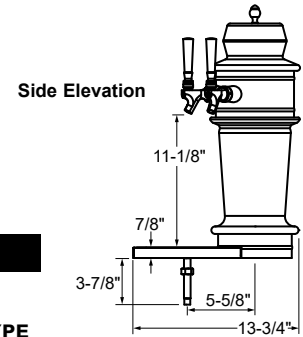

MCT-2-PB
(handles not included)

NOTE: To convert standard faucet to stout style faucet, specify accessory model number BT-CFG and add \$270 List per faucet.

*NOTE: Monaco Towers are manufactured to order and are not returnable.
**NOTE: Brass finish towers provided with mirror finish drain pan and brass finish perforated insert

MONACO TOWERS WITH DRAIN PAN AND 72" RESTRICTION LINES

MIRROR FINISH		POLISHED BRASS FINISH**		FAUCETS	WGT	WIDTH	SYSTEM TYPE
MODEL	LIST	MODEL	LIST				
MCT-2-MF	\$6,683	MCT-2-PB	\$6,758	2	48#	18"	Air Cooled
MCT-2-MFR	\$6,807	MCT-2-PBR	\$6,881	2	48#	18"	Glycol
MCT-3-MF	\$7,556	MCT-3-PB	\$7,651	3	48#	18"	Air Cooled
MCT-3-MFR	\$7,663	MCT-3-PBR	\$7,758	3	48#	18"	Glycol
MCT-4-MF	\$7,825	MCT-4-PB	\$7,920	4	48#	18"	Air Cooled
MCT-4-MFR	\$8,113	MCT-4-PBR	\$8,208	4	48#	18"	Glycol

PRODUCT INFORMATION (see MCT Spec Sheet for complete details)

STANDARD FEATURES

- 1/4" stainless steel shanks with 3/16" restriction lines
- All stainless steel faucets
- Surface-mount, stainless steel drain pan with removable, perforated insert