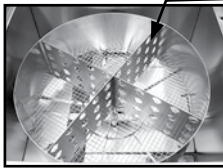

GW24 ACCESSORIES

MODEL	DESCRIPTION	LIST	WGT
01001500	Slide-out Chemical Bottle Rack	\$870	25#
01001564	Export transformer 220V/50Hz electrical NOTE: Eliminates side notch	\$2,667	30#
CWET-GW	Clip-on wet waste	\$511	10#
01001601	Rack divider, two-piece assembly	\$305	7#
01001602	Backsplash, clip-on	\$223	5#