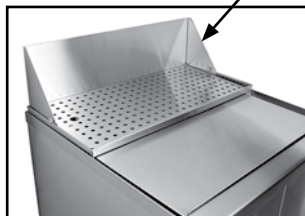

Accessory
01001602 Backsplash

Accessory 01001564
Export transformer
220V/50Hz electrical