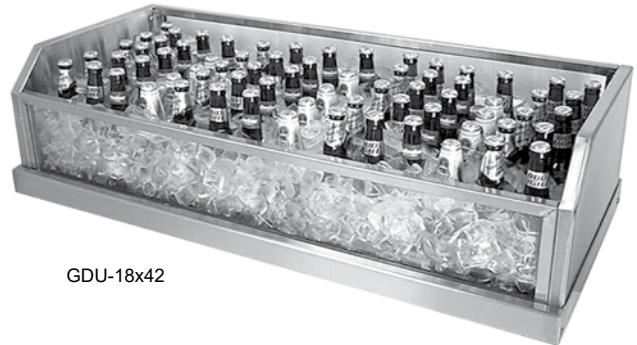

12" DEEP GLASS ICE DISPLAY UNITS

MODEL	LIST	WEIGHT	LENGTH
GDU-12X24	\$2,382	60#	24"
GDU-12X30	\$2,493	65#	30"
GDU-12X36	\$2,601	70#	36"
GDU-12X42	\$2,713	75#	42"
GDU-12X48	\$2,820	80#	48"
GDU-12X54	\$2,930	85#	54"
GDU-12X60	\$4,020	90#	60"
GDU-12X66	\$4,168	95#	66"
GDU-12X72	\$4,322	100#	72"
GDU-12X78	\$4,470	105#	78"
GDU-12X84	\$4,623	110#	84"
GDU-12X90	\$4,772	115#	90"
GDU-12X96	\$4,923	120#	96"
GDU-12X102	\$5,074	125#	102"
GDU-12X108	\$5,224	130#	108"

GDU-18x42

See page 128 for LLD model Lighted Liquor Displays that are specifically designed for use with Glastender Glass Ice Display Units.

16" DEEP GLASS ICE DISPLAY UNITS

MODEL	LIST	WEIGHT	LENGTH
GDU-16X24	\$2,638	70#	24"
GDU-16X30	\$2,749	75#	30"
GDU-16X36	\$2,860	80#	36"
GDU-16X42	\$2,969	85#	42"
GDU-16X48	\$3,080	90#	48"
GDU-16X54	\$3,190	95#	54"
GDU-16X60	\$4,276	100#	60"
GDU-16X66	\$4,429	105#	66"
GDU-16X72	\$4,577	110#	72"
GDU-16X78	\$4,729	115#	78"
GDU-16X84	\$4,877	120#	84"
GDU-16X90	\$5,027	125#	90"
GDU-16X96	\$5,178	130#	96"
GDU-16X102	\$5,329	135#	102"
GDU-16X108	\$5,479	140#	108"

PRODUCT INFORMATION

(see GDU Spec Sheet for complete details)

STANDARD FEATURES

- Stainless steel foamed-in-place insulated end panels (units larger than 54" include center partition)
- Stainless steel insulated drain pan to mount to existing counter top
- Double pane glass front and back panels with stainless steel trim
- Stainless steel perforated bottom inserts (1/2" tall)

NOTE: Glass Ice Display Units include a special insulated stainless drain pan that mounts to a countertop.

*NOTE: Glass Ice Display Units are manufactured to order and are not returnable