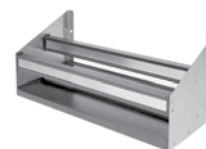

The work surface of a Glastender drainboard consists of a 1" deep sloped stainless steel drain pan with a separate removable perforated insert. The 1" high perforated insert allows air circulation beneath the glassware, and since the pan is sloped and not the insert, all glassware is stored on a level plane.

NOTE: Drainboards are also available with a flat stainless steel fillerboard top in lieu of the drainboard top. Substitute an 'F' for the 'D' in the model number when ordering and use the same price. Fillerboards are manufactured to order and are not returnable.

PRODUCT INFORMATION

(see DB Spec Sheet for complete details)

STANDARD FEATURES

- All stainless steel construction
- Adjustable stainless steel bullet feet
- 24" deep models provide a larger drainboard storage area, not just a deck extension on the back of the 19" deep model
- One-piece seamless top, front rail and backsplash
- Work surface consists of a drain pan and separate perforated insert for better air circulation
- All storage is on level plane

19" DEEP DRAINBOARDS

MODEL	LIST	LENGTH	WEIGHT
DBA-12	$1,212	12"	45#
DBA-18	$1,346	18"	50#
DBA-24	$1,490	24"	55#
DBA-30	$1,635	30"	60#
DBA-36	$1,760	36"	65#
DBA-42*	$1,891	42"	70#
DBA-48*	$2,025	48"	75#

24" DEEP DRAINBOARDS

MODEL	LIST	LENGTH	WEIGHT
DBB-12	$1,317	12"	50#
DBB-18	$1,483	18"	55#
DBB-24	$1,646	24"	60#
DBB-30	$1,813	30"	65#
DBB-36*	$1,956	36"	70#
DBB-42*	$2,113	42"	80#
DBB-48*	$2,272	48"	85#

*NOTE: These items are manufactured to order and are not returnable

ACCESSORIES