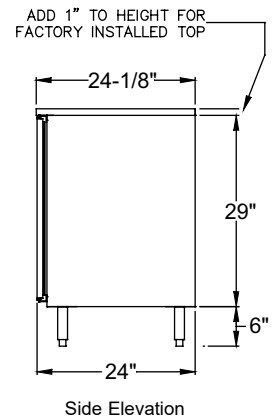

PRODUCT INFORMATION

(see C1RL Spec Sheets for complete details)

STANDARD FEATURES:

- Remote unit
- All stainless steel interior construction
- Listed to NSF Standard 7 for open food as a storage refrigerator

COOLERS - ONE ZONE, REMOTE, LOW PROFILE*

MODEL	LIST	LENGTH	DOOR			BTU /HR	LONG NECK 750ML WINE	
			DOORS	OPENING	WEIGHT		CASES	BOTTLES
C1RL24*	$5,180	24" W	1	20"	170#	800	4.3	36
C1RL40*	$6,416	40" W	2	16"	270#	1,000	8.2	72
C1RL48*	$6,548	48" W	2	20"	275#	1,000	10.3	84
C1RL60*	$8,573	60" W	3	16"	380#	1,300	12.8	120
C1RL72*	$8,749	72" W	3	20"	390#	1,300	16.8	132
C1RL80*	$10,637	80" W	4	16"	485#	1,600	18.0	166
C1RL96*	$10,854	96" W	4	20"	500#	1,600	23.3	180

Base price only. See next page for configurable options.

*C1RL coolers are manufactured to order and are not returnable.

Bar Refrigeration

ACCESSORIES

MODEL	DESCRIPTION	LIST
CWS-16	Wine rack shelf for 16" door opening, 5 bottle	$181
CWS-20	Wine rack shelf for 20" door opening, 7 bottle	$205
06010158	Clip-on shelf divider	$48

ACCESSORY FOR REMOTE COOLER CABINET

MODEL	DESCRIPTION	LIST	WT
SVC	Solenoid valve and coil kit, for remote unit	$316	6#
SVC-L	Solenoid valve and coil kit with factory installation, for remote unit	$668	6#