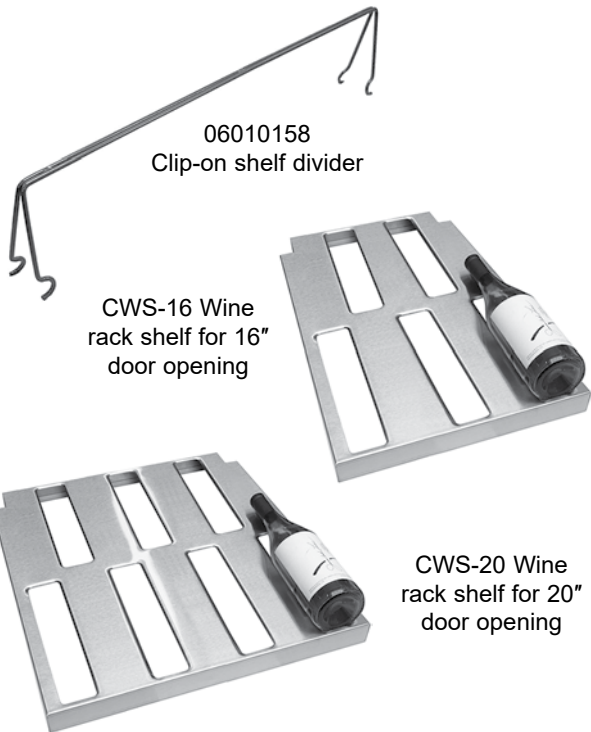

C1RL96 with refrigeration hook up left, stainless doors and top

PRODUCT INFORMATION

(see C1RL Spec Sheets for complete details)

STANDARD FEATURES:

- Remote unit
- All stainless steel interior construction
- Listed to NSF Standard 7 for open food as a storage refrigerator

COOLERS - ONE ZONE, REMOTE, LOW PROFILE*

MODEL	LIST	LENGTH	DOOR			BTU /HR	LONG NECK 750ML WINE	
			DOORS	OPENING	WEIGHT		CASES	BOTTLES
C1RL24*	\$5,180	24" W	1	20"	170#	800	4.3	36
C1RL40*	\$6,416	40" W	2	16"	270#	1,000	8.2	72
C1RL48*	\$6,548	48" W	2	20"	275#	1,000	10.3	84
C1RL60*	\$8,573	60" W	3	16"	380#	1,300	12.8	120
C1RL72*	\$8,749	72" W	3	20"	390#	1,300	16.8	132
C1RL80*	\$10,637	80" W	4	16"	485#	1,600	18.0	166
C1RL96*	\$10,854	96" W	4	20"	500#	1,600	23.3	180

Base price only. See next page for configurable options.

*C1RL coolers are manufactured to order and are not returnable.

Bar Refrigeration

06010158
Clip-on shelf divider

CWS-16 Wine rack shelf for 16" door opening

CWS-20 Wine rack shelf for 20" door opening

ACCESSORIES

MODEL	DESCRIPTION	LIST
CWS-16	Wine rack shelf for 16" door opening, 5 bottle	\$181
CWS-20	Wine rack shelf for 20" door opening, 7 bottle	\$205
06010158	Clip-on shelf divider	\$48