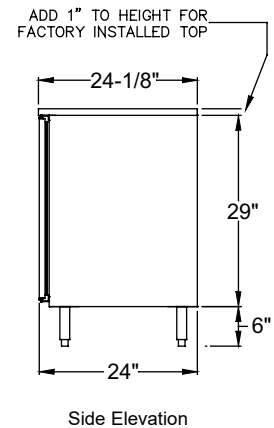

Base price only. See next page for configurable options.

CWS-20
Wine rack shelf for 20" door opening

CWS-16
Wine rack shelf for 16" door opening

06010158
Clip-on shelf divider

ACCESSORIES

MODEL	DESCRIPTION	LIST
CWS-16	Wine rack shelf for 16" door opening, 5 bottle	\$181
CWS-20	Wine rack shelf for 20" door opening, 7 bottle	\$205
06010158	Clip-on shelf divider	\$48