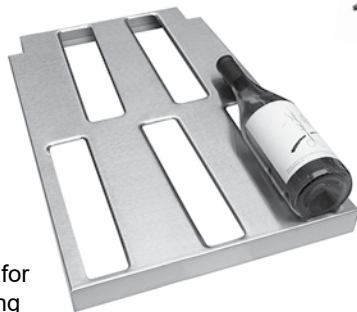

C1FL60 with compressor left, and stainless doors and top

PRODUCT INFORMATION

(see C1FL Spec Sheet for complete details)

STANDARD FEATURES:

- Self-contained
- All stainless steel interior construction
- Listed to NSF Standard 7 for open food as a storage refrigerator

*NOTE: C1FL units are manufactured to order and are not returnable.

COOLERS - ONE ZONE, FRONT SERVICED, LOW PROFILE*

MODEL	LIST	LENGTH	DOOR				LONG NECK 750ML WINE			
			DOORS	OPENING	WEIGHT	AMPS	HP	CASES	BOTTLES	
C1FL32*	\$6,838	32"	1	16" W	220#	3.0	1/8	3.8	30	
C1FL36*	\$6,906	36"	1	20" W	235#	3.0	1/8	5.2	42	
C1FL52*	\$8,968	52"	2	16" W	300#	7.0	1/4	8.8	72	
C1FL60*	\$9,151	60"	2	20" W	320#	7.0	1/4	11.5	84	
C1FL72*	\$10,782	72"	3	16" W	390#	7.0	1/4	14.0	114	
C1FL84*	\$11,004	84"	3	20" W	420#	7.0	1/4	18.0	132	
C1FL92*	\$12,947	92"	4	16" W	550#	7.0	1/4	19.2	156	
C1FL108*	\$13,211	108"	4	20" W	570#	7.0	1/4	24.5	180	

Base price only. See next page for configurable options.

CWS-20
Wine rack shelf for 20" door opening

CWS-16
Wine rack shelf for 16" door opening

06010158
Clip-on shelf divider

ACCESSORIES

MODEL	DESCRIPTION	LIST
CWS-16	Wine rack shelf for 16" door opening, 5 bottle	\$181
CWS-20	Wine rack shelf for 20" door opening, 7 bottle	\$205
06010158	Clip-on shelf divider	\$48