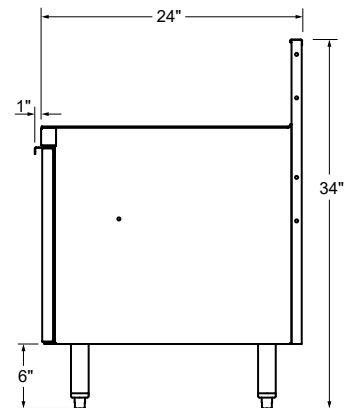

NOTE: Locking covers must be specified at time of order, cannot be added in the field.

C-PCB-24

PRODUCT INFORMATION

(see C-PCB Spec Sheet for complete details)

STANDARD FEATURES

- All stainless steel construction
- Adjustable stainless steel bullet feet
- One-piece seamless top and backsplash
- Louvered door for air flow on models with a door
- Lock standard on models with a door
- Special 26" high work surface height to accommodate cash drawer and POS monitor
- Grommated cord access hole in work surface
- Large access hole in back wall of unit

24" DEEP POS CABINETS

MODEL	LIST	LENGTH	WEIGHT
C-PCB-18	\$2,742	18"	71#
C-PCB-24	\$3,022	24"	81#

24" DEEP POS CABINETS LESS DOORS

C-PCB-18-LD	\$1,909	18"	62#
C-PCB-24-LD	\$2,106	24"	69#

CONFIGURABLE OPTIONS*

MODEL	DESCRIPTION	LIST	WEIGHT
C-LSP	Left side splash	\$189	3#
C-RSP	Right side splash	\$189	3#

C-LSP-3 & C-RSP-3 Accessories (shown on C-PCB-24)

Installation Side Elevation

*NOTE: Verify cash drawer width before ordering side splash options