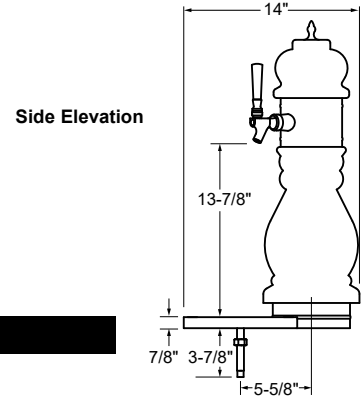

BFT-3-MF
(handles not included)

NOTE: To convert standard faucet to stout style faucet, specify accessory model number BT-CFG and add \$270 List per faucet.

*NOTE: Black Forest Towers are manufactured to order and are not returnable.
**NOTE: Brass finish towers provided with mirror finish drain pan and brass finish perforated insert

BLACK FOREST TOWERS WITH DRAIN PAN AND 72" RESTRICTION LINES

MIRROR FINISH		POLISHED BRASS FINISH**		FAUCETS	WGT	WIDTH	SYSTEM TYPE
MODEL	LIST	MODEL	LIST				
BFT-2-MF	\$6,683	BFT-2-PB	\$6,758	2	48#	14"	Air Cooled
BFT-2-MFR	\$6,807	BFT-2-PBR	\$6,881	2	48#	14"	Glycol
BFT-3-MF	\$7,556	BFT-3-PB	\$7,651	3	48#	14"	Air Cooled
BFT-3-MFR	\$7,663	BFT-3-PBR	\$7,758	3	48#	14"	Glycol

PRODUCT INFORMATION (see BFT Spec Sheet for complete details)

STANDARD FEATURES

- 1/4" stainless steel shanks with 3/16" restriction lines
- All stainless steel faucets
- Surface-mount, stainless steel drain pan with removable, perforated insert