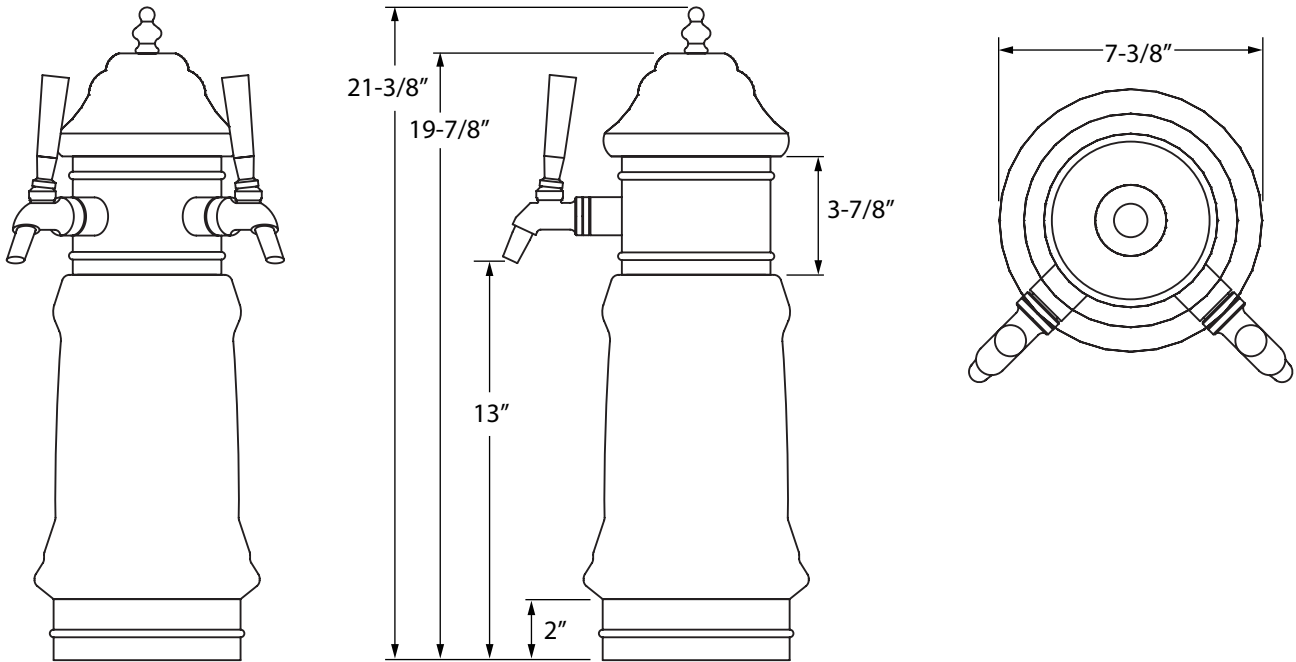

Glastender, Inc. • 5400 North Michigan Road • Saginaw, MI • 48604-9780
989.752.4275 • 800.748.0423 • Fax 989.752.4444
www.glastender.com

Approval/Notes:

Specifications subject to change without notice. For current specifications please visit our website.