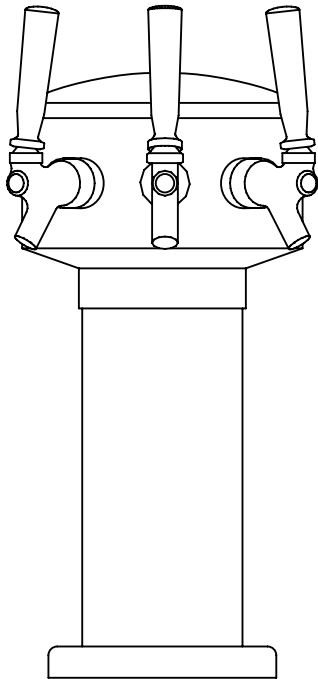

Dimensional Information

Glastender, Inc. • 5400 North Michigan Road • Saginaw, MI • 48604-9780
989.752.4275 • 800.748.0423 • Fax 989.752.4444
www.glastender.com

Approval/Notes:

Specifications subject to change without notice. For current specifications please visit our website.