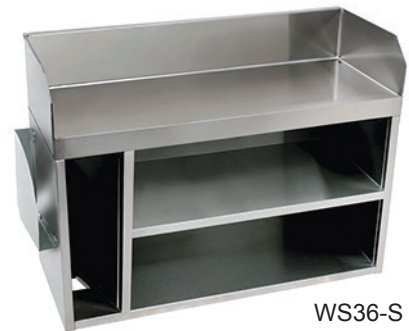

Being better organized never looked so good

Glastender's unique Wait Stations free up bar space and keep trays, menus, and other necessities at your servers' fingertips.

All stainless steel, with radius work surface corners and integrated splashes, it's easy to keep clean and organized.

Glastender.
Where little ideas make
a big difference.

WS24

WS36-S

WS36-S

Expect more

more flexibility

more features