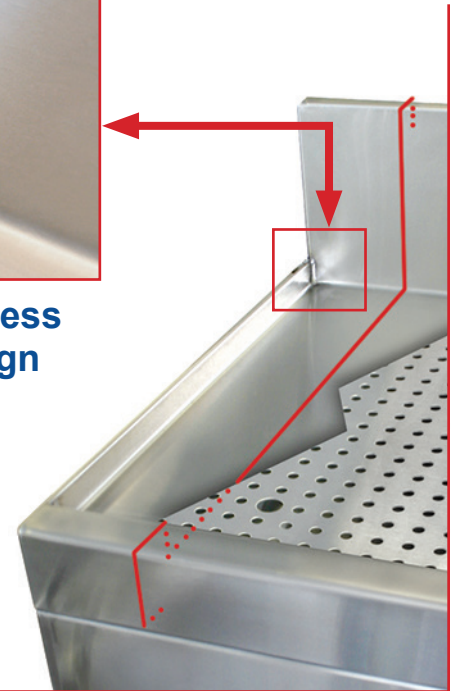

Typical silicone-filled seam design

Glastender's seamless work surface design

Unlike our competition, Glastender underbar units† have a seamless work surface from the front rail all the way through the backsplash, making them much easier to keep clean.

Glastender. Where little ideas make a big difference.

†Note: Does not apply to corner drainboards.

Drainboard cut away for illustrative purposes.

Expect more

more flexibility

more features

www.glastender.com • 5400 North Michigan Road • Saginaw, MI 48604-9780 • 800.748.0423