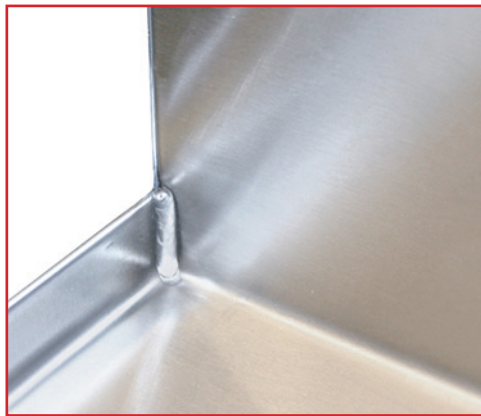

Typical silicone-filled seam design

Glastender's seamless work surface design

Unlike our competition, Glastender underbar units† have a seamless work surface from the front rail all the way through the backsplash, making them much easier to keep clean.