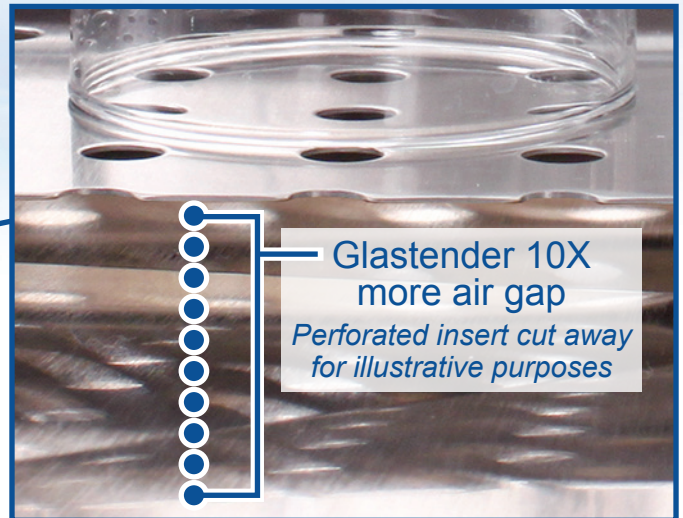

*We make drying a breeze*

Unlike our competitors, Glastender drainboards are not corrugated stainless steel. Instead, we provide a drain pan and a separate perforated insert, which elevates the glassware ten times higher for better air circulation.