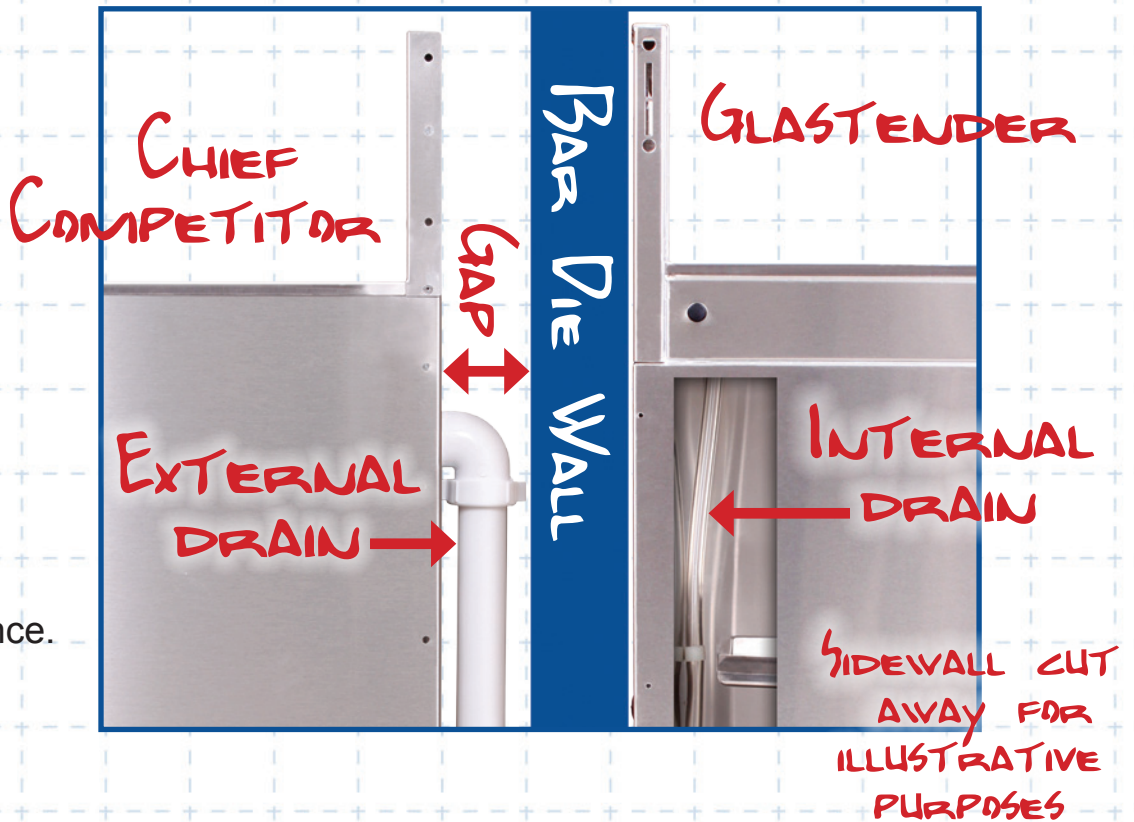

Do you need a

DBGR-24

Unlike our chief competitor, Glastender drainboard cabinets are designed with an internal drain that allows the unit to mount flush against the bar die wall for a gap-free installation.