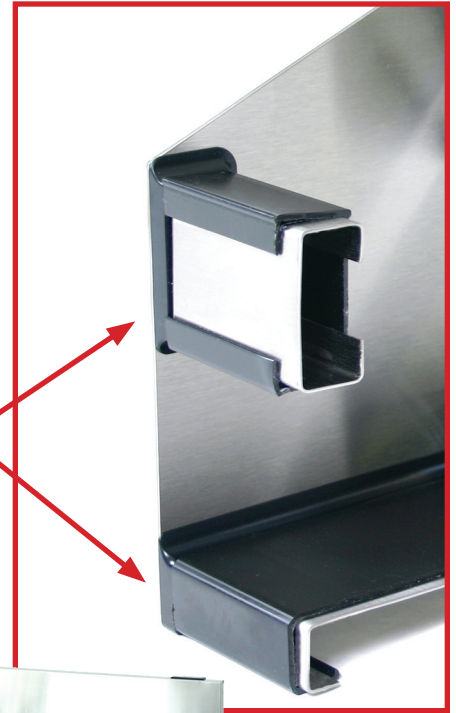

IS THE NOISE BOTHERING YOU?

ABS covered steps and rails minimize bottle noise
(Cross section of speed rail shown)

The clang of liquor bottles against hollow stainless steel speed rails can be bothersome.

Glastender speed rails have sound-deadening ABS plastic covers that reduce brash clangs to dull thuds.

Glastender.
Where little ideas make a big difference.

Expect more

more flexibility

more features