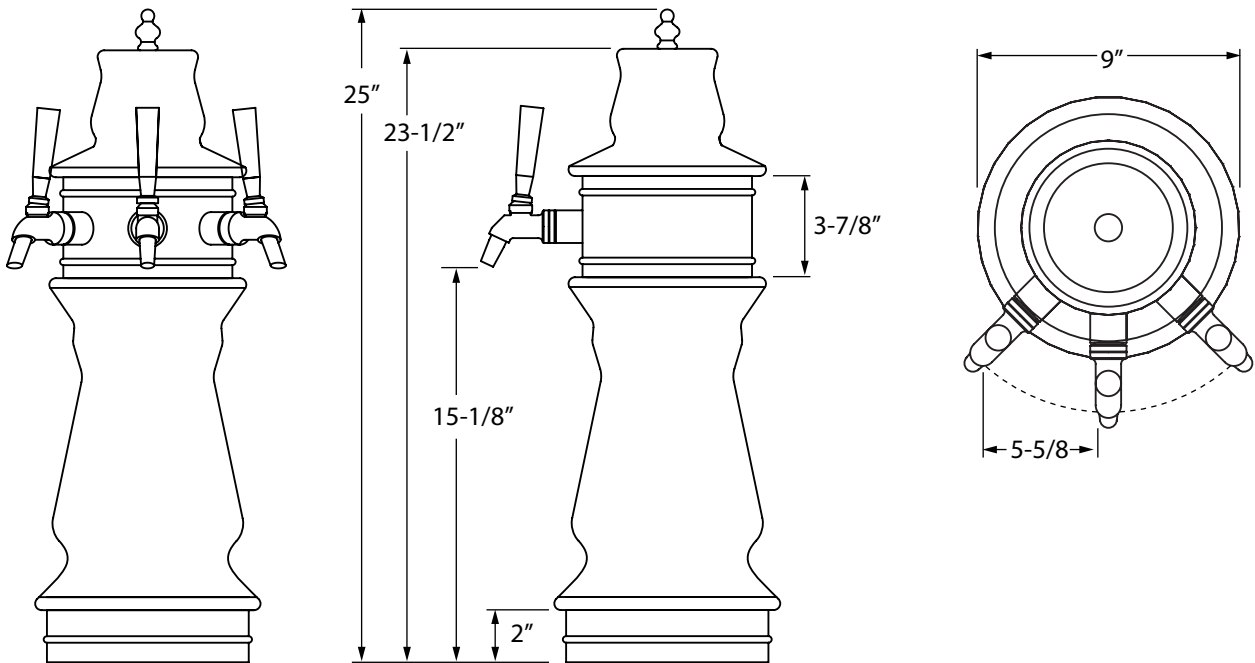

Glastender, Inc. • 5400 North Michigan Road • Saginaw, MI • 48604-9780
989.752.4275 • 800.748.0423 • Fax 989.752.4444
www.glastender.com

Approval/Notes:

Specifications subject to change without notice. For current specifications please visit our website.