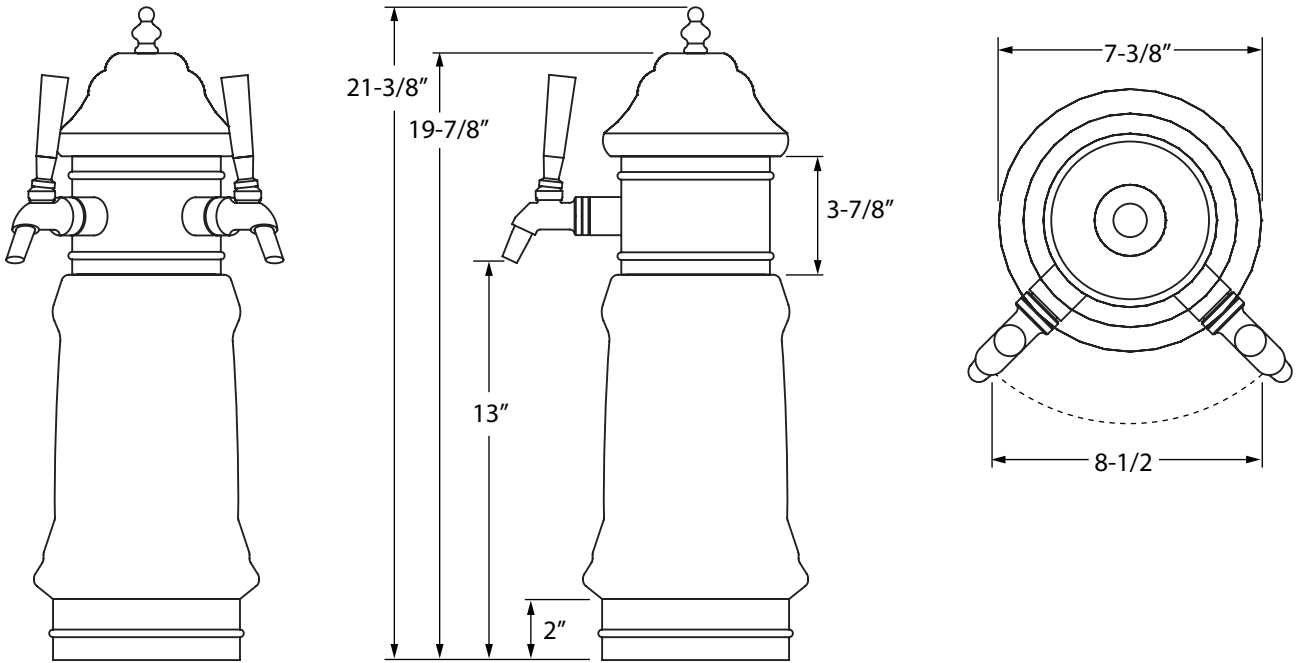

Glastender, Inc. • 5400 North Michigan Road • Saginaw, MI • 48604-9780
989.752.4275 • 800.748.0423 • Fax 989.752.4444
www.glastender.com

Approval/Notes:

Specifications subject to change without notice. For current specifications please visit our website.