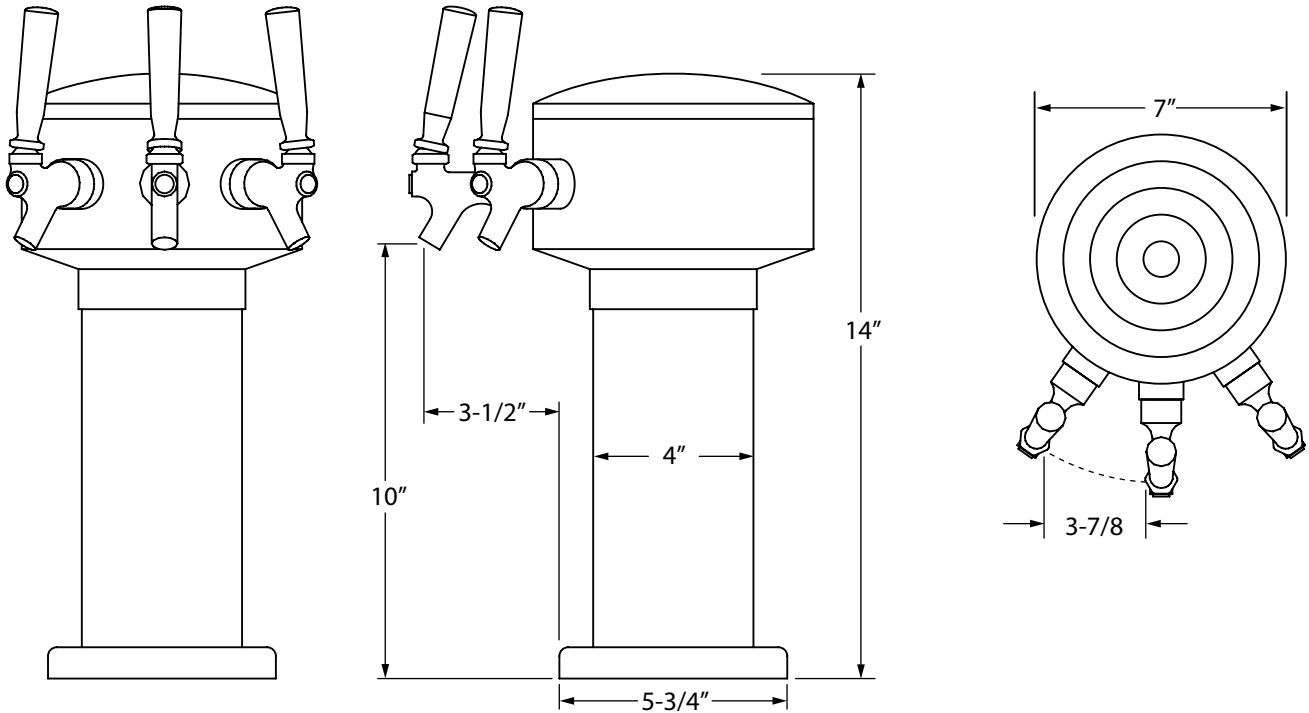

Project: _____	AIA# _____
Item #: _____ Qty: _____	SIS# _____
Model #: _____	

Mini Mushroom Towers

MMT- -

Size:
Specify the number of faucets from 3 or 4

Hardware Finish:
SS = Stainless steel
PB = Polished brass

MMT-4-SS

Towers supplied with US style stainless steel faucets.
NOTE: Faucet handles not included.

Dimensional Information

Glastender, Inc. • 5400 North Michigan Road • Saginaw, MI • 48604-9780
989.752.4275 • 800.748.0423 • Fax 989.752.4444
www.glastender.com