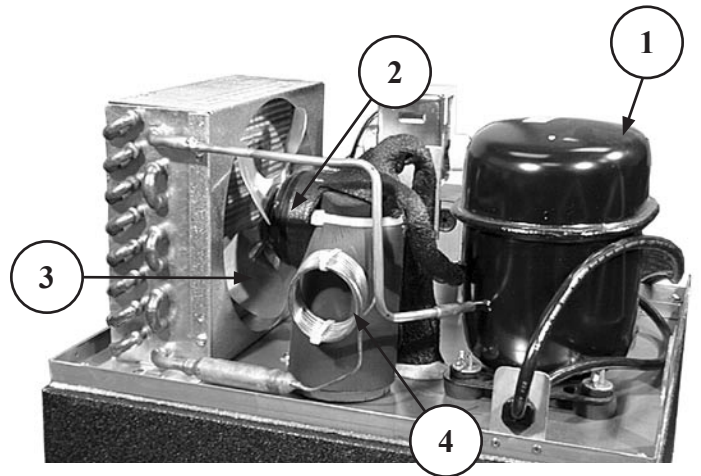

# PARTS DIRECTORY AND PRICE LIST

---

**Glas  
tender**®

**LC65**

**DRAFT PRO REMOTE GLYCOL LINE CHILLER**

---

LC65

---

# LC65 COMPRESSOR AND RELATED PARTS

<u>PART NO.</u>	<u>DESCRIPTION</u>	<u>PRICE</u>
1. GT-035014	1/3 HP 134A Tecumseh compressor	\$ 370.00
2. GT-035109	Condenser fan motor	72.00
GT-031537	Bracket, condenser fan motor mounting	4.00
3. GT-032805	Fan blade, condenser, 3 blade	8.27
4. GT-041306	Filter dryer, suction line accumulator, and cap tube assembly	38.75
5. GT-032615	Condenser coil	115.00
6. GT-032626	Evaporator	110.00
7. GT-035119	Recirculating pump motor	65.00
8. GT-034519	Recirculating pump, 50 gph	73.00
9. GT-031115	Clamp, recirculating pump	2.50
10. GT-041303	Insulation, pump, white, left (need right half for full assembly)	4.40
11. GT-041304	Insulation, pump, white, right (need left half for full assembly)	4.40
12. GT-037114	Main cabinet tank, metal, 6 series box	110.00
13. GT-036172	Cover, LC65	103.00
14. GT-037443	Complete refrigeration deck	746.50
15. GT-036711	Plug, black, 1 1/8" hole	.44
16. GT-033421	Rocker switch	2.85
17. GT-033304	Snap in receptacle	3.00
18. GT-033207	Thermostat	77.50
19. GT-038474	Knob, thermostat	3.30
20. GT-031404	Exterior power cord, 78"	12.70