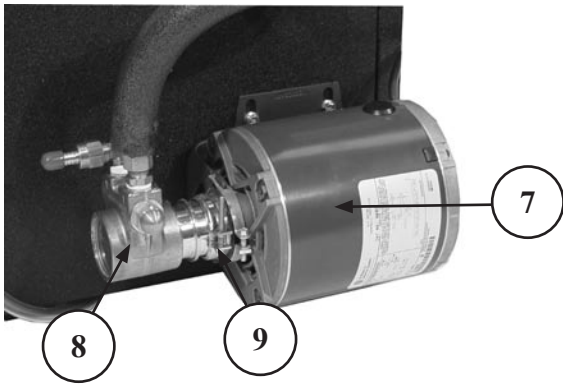

# LC65 COMPRESSOR AND RELATED PARTS

<u>PART NO.</u>	<u>DESCRIPTION</u>	<u>PRICE</u>
1. GT-035014	1/3 HP 134A Tecumseh compressor	\$ 370.00
2. GT-035109	Condenser fan motor	72.00
GT-031537	Bracket, condenser fan motor mounting	4.00
3. GT-032805	Fan blade, condenser, 3 blade	8.27
4. GT-041306	Filter dryer, suction line accumulator, and cap tube assembly	38.75
5. GT-032615	Condenser coil	115.00
6. GT-032626	Evaporator	110.00
7. GT-035119	Recirculating pump motor	65.00
8. GT-034519	Recirculating pump, 50 gph	73.00
9. GT-031115	Clamp, recirculating pump	2.50
10. GT-041303	Insulation, pump, white, left (need right half for full assembly)	4.40
11. GT-041304	Insulation, pump, white, right (need left half for full assembly)	4.40
12. GT-037114	Main cabinet tank, metal, 6 series box	110.00
13. GT-036172	Cover, LC65	103.00
14. GT-037443	Complete refrigeration deck	746.50
15. GT-036711	Plug, black, 1 1/8" hole	.44
16. GT-033421	Rocker switch	2.85
17. GT-033304	Snap in receptacle	3.00
18. GT-033207	Thermostat	77.50
19. GT-038474	Knob, thermostat	3.30
20. GT-031404	Exterior power cord, 78"	12.70