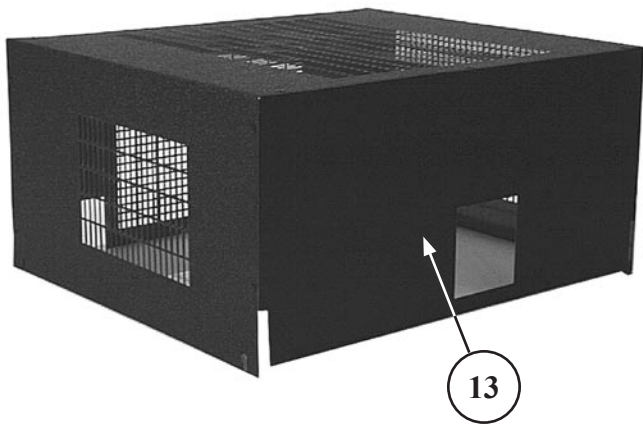

# PARTS DIRECTORY AND PRICE LIST

---

**Glas  
tender**®

**LC65**

**DRAFT PRO REMOTE GLYCOL LINE CHILLER**

---

LC65

---

# LC65 COMPRESSOR AND RELATED PARTS

<u>PART NO.</u>	<u>DESCRIPTION</u>	<u>PRICE</u>
1. GT-035014	1/3 HP 134A Tecumseh compressor	\$ 370.00
2. GT-035109	Condenser fan motor	72.00
GT-031537	Bracket, condenser fan motor mounting	4.00
3. GT-032805	Fan blade, condenser, 3 blade	8.27
4. GT-041306	Filter dryer, suction line accumulator, and cap tube assembly	38.75
5. GT-032615	Condenser coil	115.00
6. GT-032626	Evaporator	110.00
7. GT-035119	Recirculating pump motor	65.00
8. GT-034519	Recirculating pump, 50 gph	73.00
9. GT-031115	Clamp, recirculating pump	2.50
10. GT-041303	Insulation, pump, white, left (need right half for full assembly)	4.40
11. GT-041304	Insulation, pump, white, right (need left half for full assembly)	4.40
12. GT-037114	Main cabinet tank, metal, 6 series box	110.00
13. GT-036172	Cover, LC65	103.00
14. GT-037443	Complete refrigeration deck	746.50
15. GT-036711	Plug, black, 1 1/8" hole	.44
16. GT-033421	Rocker switch	2.85
17. GT-033304	Snap in receptacle	3.00
18. GT-033207	Thermostat	77.50
19. GT-038474	Knob, thermostat	3.30
20. GT-031404	Exterior power cord, 78"	12.70