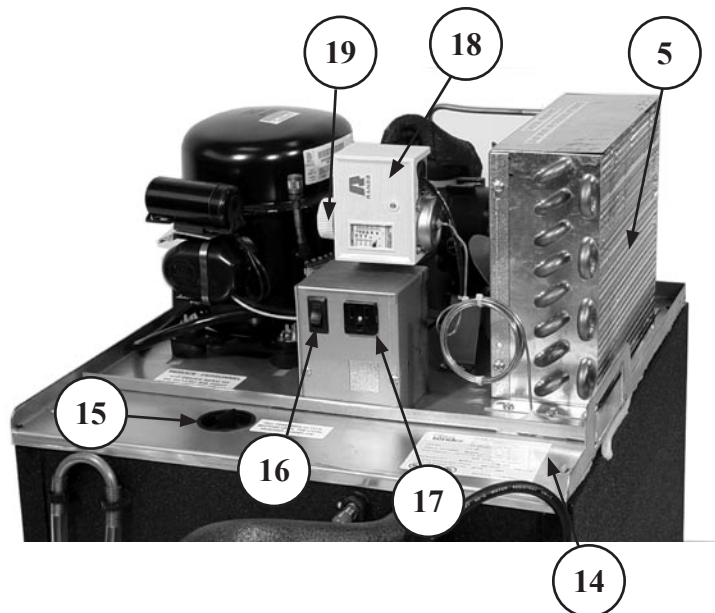

# PARTS DIRECTORY AND PRICE LIST

---

**Glas  
tender**®

**LC65**

**DRAFT PRO REMOTE GLYCOL LINE CHILLER**

---

LC65

---

# LC65 COMPRESSOR AND RELATED PARTS

<u>PART NO.</u>	<u>DESCRIPTION</u>	<u>PRICE</u>
1. GT-035014	1/3 HP 134A Tecumseh compressor	\$ 370.00
2. GT-035109	Condenser fan motor	72.00
GT-031537	Bracket, condenser fan motor mounting	4.00
3. GT-032805	Fan blade, condenser, 3 blade	8.27
4. GT-041306	Filter dryer, suction line accumulator, and cap tube assembly	38.75
5. GT-032615	Condenser coil	115.00
6. GT-032626	Evaporator	110.00
7. GT-035119	Recirculating pump motor	65.00
8. GT-034519	Recirculating pump, 50 gph	73.00
9. GT-031115	Clamp, recirculating pump	2.50
10. GT-041303	Insulation, pump, white, left (need right half for full assembly)	4.40
11. GT-041304	Insulation, pump, white, right (need left half for full assembly)	4.40
12. GT-037114	Main cabinet tank, metal, 6 series box	110.00
13. GT-036172	Cover, LC65	103.00
14. GT-037443	Complete refrigeration deck	746.50
15. GT-036711	Plug, black, 1 1/8" hole	.44
16. GT-033421	Rocker switch	2.85
17. GT-033304	Snap in receptacle	3.00
18. GT-033207	Thermostat	77.50
19. GT-038474	Knob, thermostat	3.30
20. GT-031404	Exterior power cord, 78"	12.70