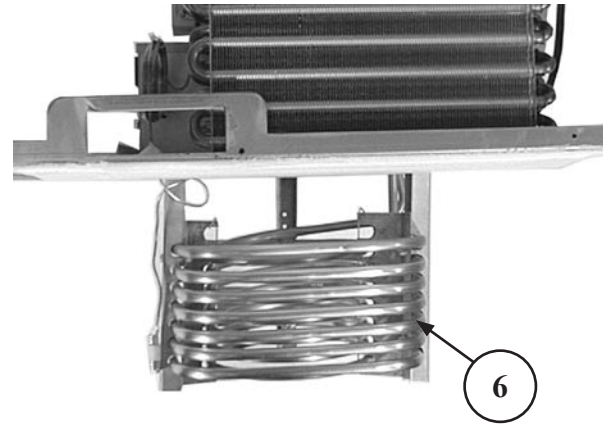

# PARTS DIRECTORY AND PRICE LIST

---

**Glas  
tender**®

**LC65**

**DRAFT PRO REMOTE GLYCOL LINE CHILLER**

---

LC65

---

# LC65 COMPRESSOR AND RELATED PARTS

<u>PART NO.</u>	<u>DESCRIPTION</u>	<u>PRICE</u>
1. GT-035014	1/3 HP 134A Tecumseh compressor	\$ 370.00
2. GT-035109	Condenser fan motor	72.00
GT-031537	Bracket, condenser fan motor mounting	4.00
3. GT-032805	Fan blade, condenser, 3 blade	8.27
4. GT-041306	Filter dryer, suction line accumulator, and cap tube assembly	38.75
5. GT-032615	Condenser coil	115.00
6. GT-032626	Evaporator	110.00
7. GT-035119	Recirculating pump motor	65.00
8. GT-034519	Recirculating pump, 50 gph	73.00
9. GT-031115	Clamp, recirculating pump	2.50
10. GT-041303	Insulation, pump, white, left (need right half for full assembly)	4.40
11. GT-041304	Insulation, pump, white, right (need left half for full assembly)	4.40
12. GT-037114	Main cabinet tank, metal, 6 series box	110.00
13. GT-036172	Cover, LC65	103.00
14. GT-037443	Complete refrigeration deck	746.50
15. GT-036711	Plug, black, 1 1/8" hole	.44
16. GT-033421	Rocker switch	2.85
17. GT-033304	Snap in receptacle	3.00
18. GT-033207	Thermostat	77.50
19. GT-038474	Knob, thermostat	3.30
20. GT-031404	Exterior power cord, 78"	12.70