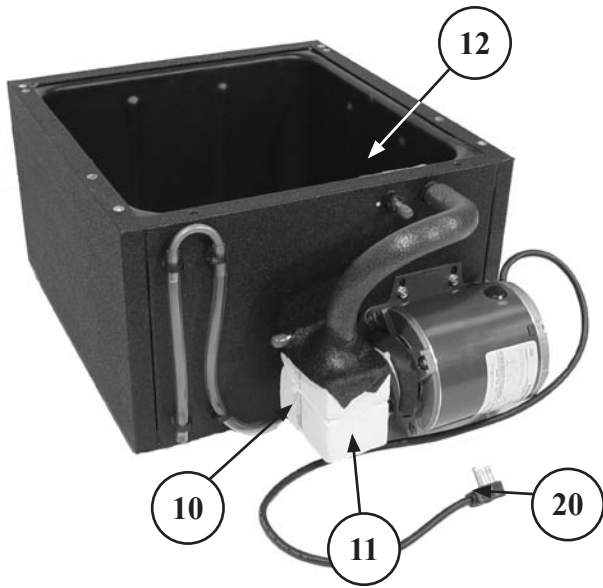

# PARTS DIRECTORY AND PRICE LIST

---

**Glas  
tender**®

**LC65**

**DRAFT PRO REMOTE GLYCOL LINE CHILLER**

---

LC65

---

# LC65 COMPRESSOR AND RELATED PARTS

<u>PART NO.</u>	<u>DESCRIPTION</u>	<u>PRICE</u>
1. GT-035014	1/3 HP 134A Tecumseh compressor	\$ 370.00
2. GT-035109	Condenser fan motor	72.00
GT-031537	Bracket, condenser fan motor mounting	4.00
3. GT-032805	Fan blade, condenser, 3 blade	8.27
4. GT-041306	Filter dryer, suction line accumulator, and cap tube assembly	38.75
5. GT-032615	Condenser coil	115.00
6. GT-032626	Evaporator	110.00
7. GT-035119	Recirculating pump motor	65.00
8. GT-034519	Recirculating pump, 50 gph	73.00
9. GT-031115	Clamp, recirculating pump	2.50
10. GT-041303	Insulation, pump, white, left (need right half for full assembly)	4.40
11. GT-041304	Insulation, pump, white, right (need left half for full assembly)	4.40
12. GT-037114	Main cabinet tank, metal, 6 series box	110.00
13. GT-036172	Cover, LC65	103.00
14. GT-037443	Complete refrigeration deck	746.50
15. GT-036711	Plug, black, 1 1/8" hole	.44
16. GT-033421	Rocker switch	2.85
17. GT-033304	Snap in receptacle	3.00
18. GT-033207	Thermostat	77.50
19. GT-038474	Knob, thermostat	3.30
20. GT-031404	Exterior power cord, 78"	12.70