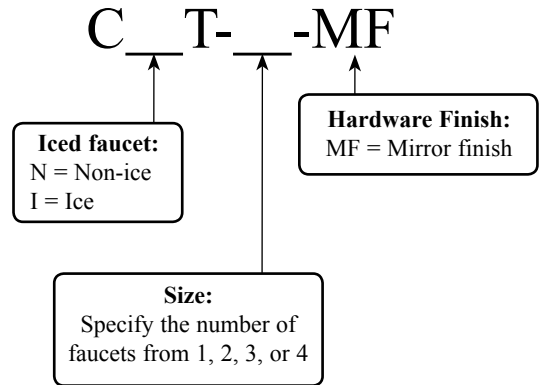

## Cobra Towers

CNT-3-MF

Towers supplied with US style stainless steel faucets.  
*NOTE: Faucet handles not included.*