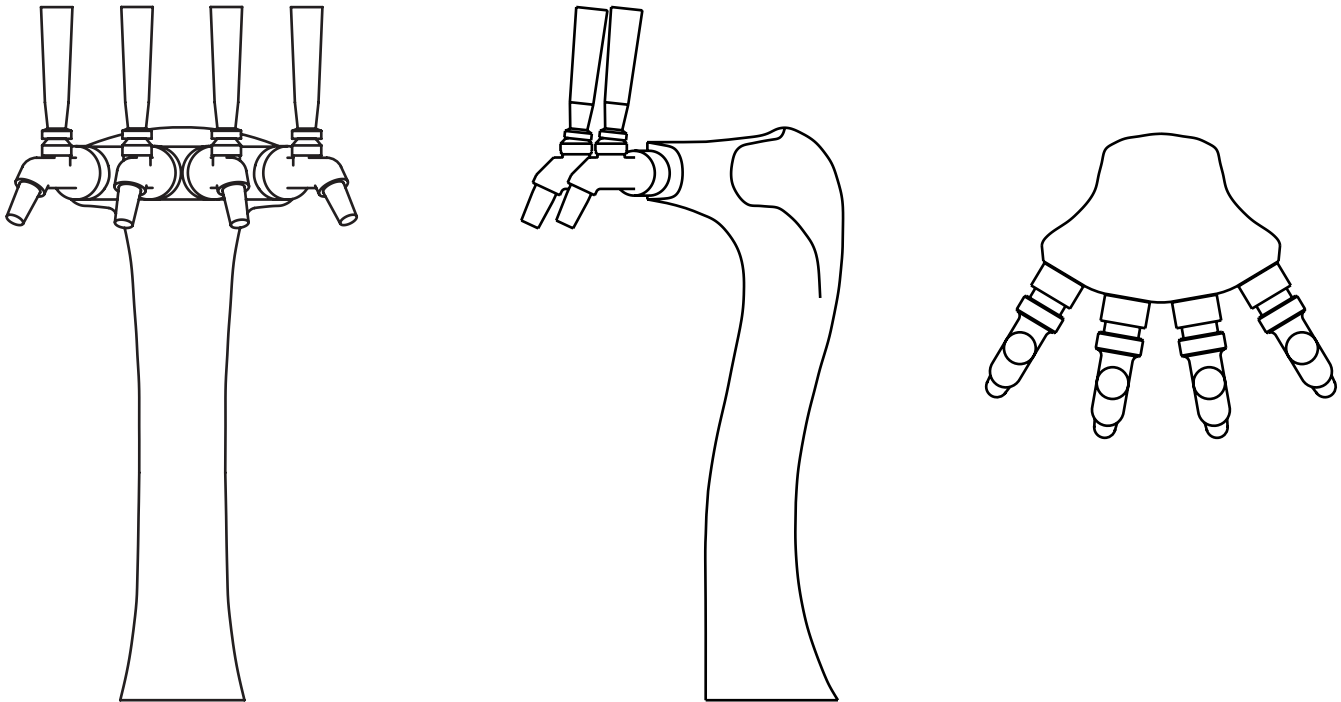

Dimensional Information

Glastender, Inc. • 5400 North Michigan Road • Saginaw, MI • 48604-9780 989.752.4275 • 800.748.0423 • Fax 989.752.4444 www.glastender.com	Approval/Notes:
Specifications subject to change without notice. For current specifications please visit our website.