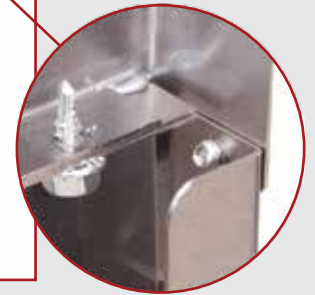

Backsplash faucets are removable from the front of the equipment for easier service

Leg tube set into recessed sockets for added strength

One-piece seamless backsplash and front skirt on combo ice bins is easier to keep clean and more aesthetically pleasing

Threaded inserts for mounting standard size speed rails for easier installation and more secure attachment

1/4" radius corners on blender shelf are easier to keep clean

Liquor displays come standard with integral bottle retaining rails

Choice underbar units (except ice bins and corners) have a one-piece seamless top and backsplash, making them easier to keep clean.

Seamless top and backsplash

Choice underbar has a generous 14" skirt providing 13" of bottle clearance, keeping more bottle tops below the work surface.

Perlick Underbar

The Perlick underbar line is not all stainless steel fabrication.

Perlick underbar is assembled with sheet metal screws. If present, the separate backsplash stiffeners are attached with screws and/or pop rivets.