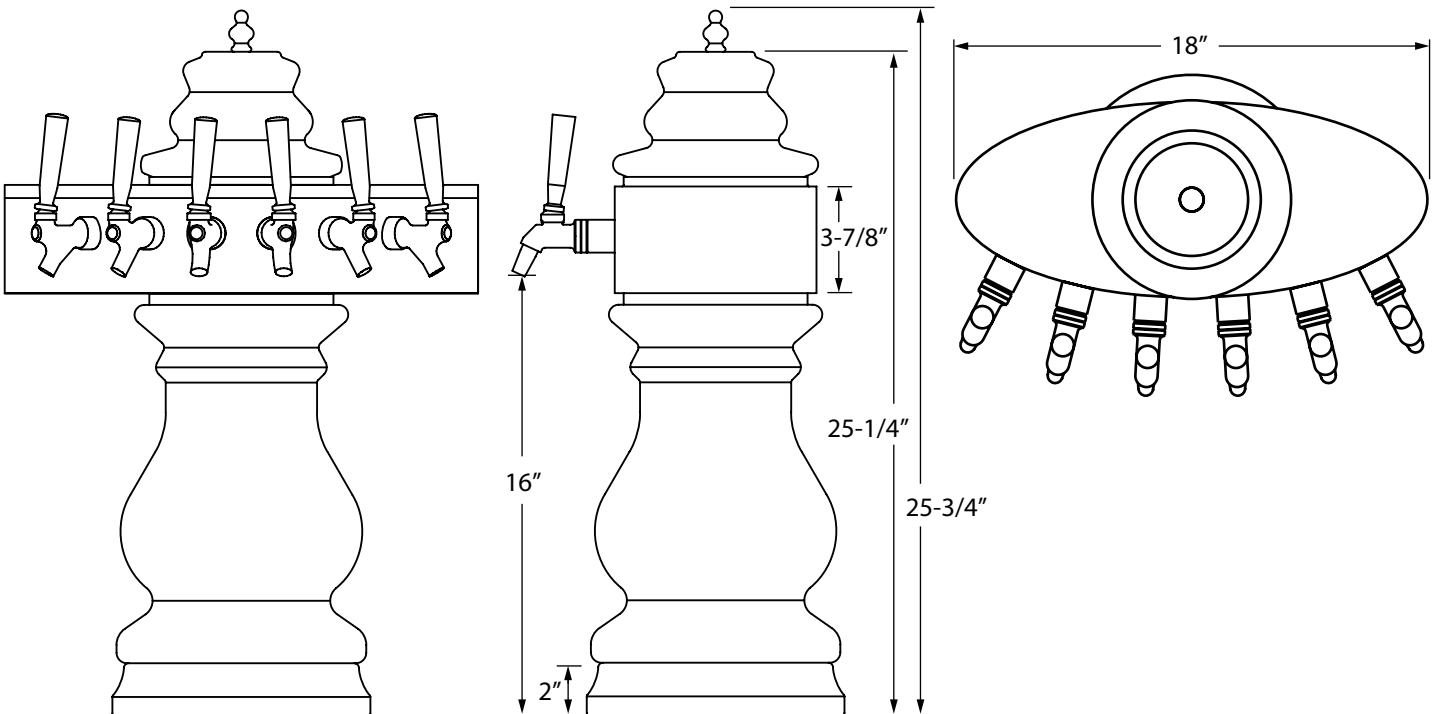

Glastender, Inc. • 5400 North Michigan Road • Saginaw, MI • 48604-9780
989.752.4275 • 800.748.0423 • Fax 989.752.4444
www.glastender.com

Approval/Notes:

Specifications subject to change without notice. For current specifications please visit our website.