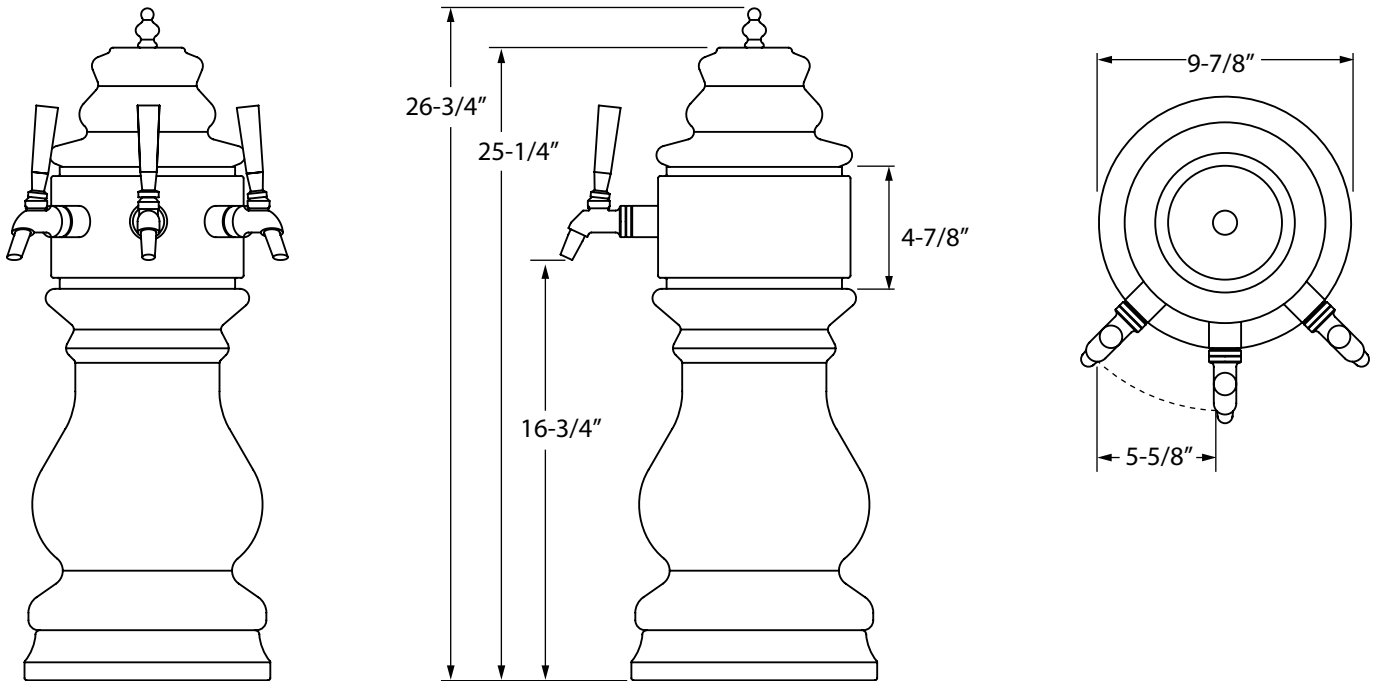

Glastender, Inc. • 5400 North Michigan Road • Saginaw, MI • 48604-9780
989.752.4275 • 800.748.0423 • Fax 989.752.4444
www.glastender.com

Approval/Notes:

Specifications subject to change without notice. For current specifications please visit our website.