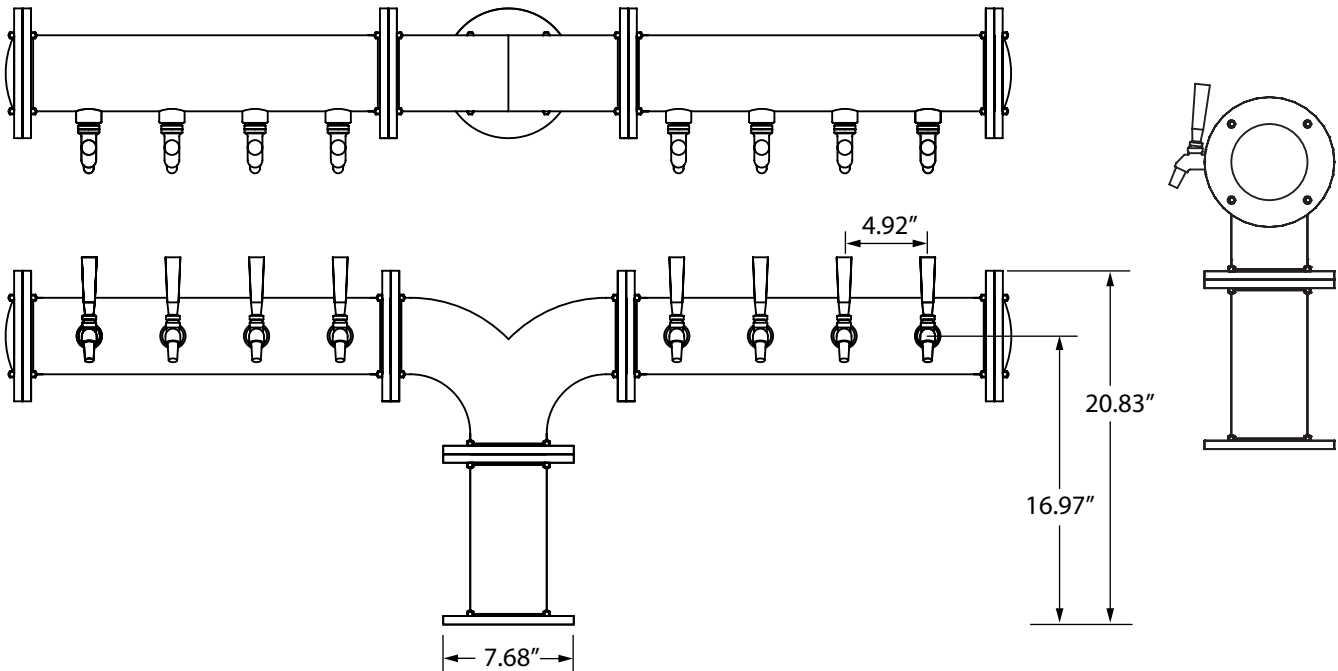

Project: _____	AIA# _____
Item #: _____ Qty: _____	SIS# _____
Model #: _____	

Albatross Towers

ABT-8-SSR

ABT-8-SSR

Towers supplied with US style stainless steel faucets.
NOTE: Faucet handles not included.

Dimensional Information

<p>Glastender, Inc. • 5400 North Michigan Road • Saginaw, MI • 48604-9780 989.752.4275 • 800.748.0423 • Fax 989.752.4444 www.glastender.com</p>	<p>Approval/Notes:</p>
<p>Specifications subject to change without notice. For current specifications please visit our website.</p>	