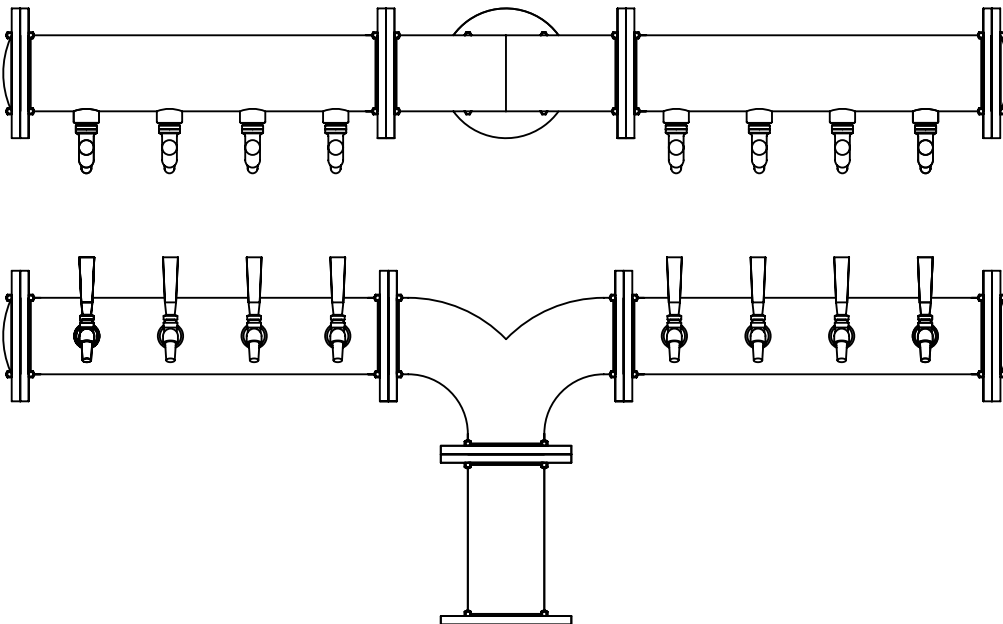

Project: _____	AIA# _____
Item #: _____ Qty: _____	SIS# _____
Model #: _____	

Albatross Towers

ABT-8-SSR

ABT-8-SSR

Towers supplied with US style stainless steel faucets.
NOTE: Faucet handles not included.

Dimensional Information

<p>Glastender, Inc. • 5400 North Michigan Road • Saginaw, MI • 48604-9780 989.752.4275 • 800.748.0423 • Fax 989.752.4444 www.glastender.com</p>	<p>Approval/Notes:</p>
<p>Specifications subject to change without notice. For current specifications please visit our website.</p>	