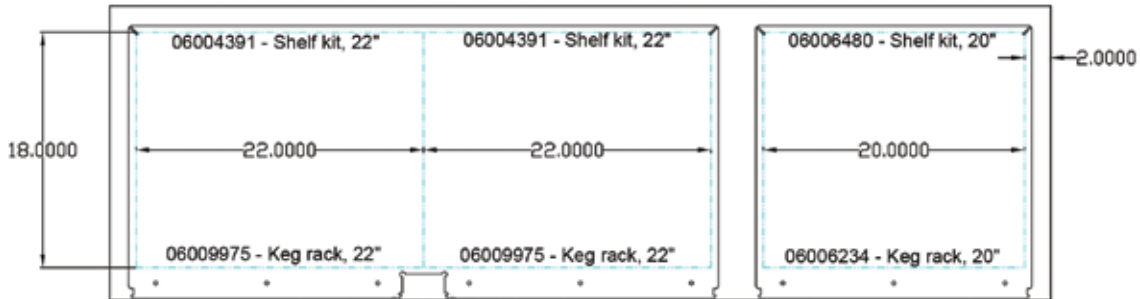

# Cooler Shelf Kits and Keg Racks

**BB60TZ**

**BB84TZ**

**BB108TZ**