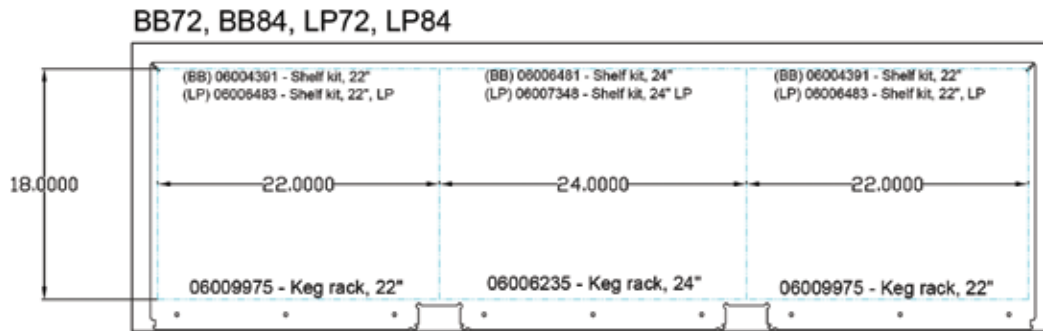

# Cooler Shelf Kits and Keg Racks

**BB60TZ**

**BB84TZ**

**BB108TZ**