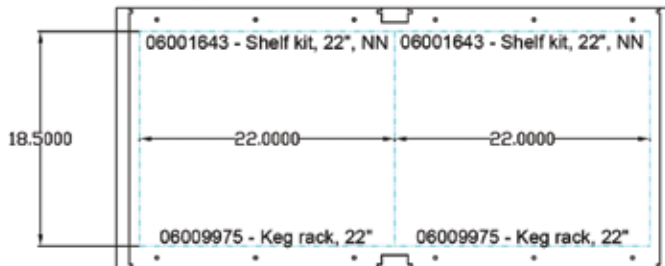

## Cooler Shelf Kits and Keg Racks

Pass-Thru cooler ("NN" refers to "no notch" shelving)

\*\*PT Remote hook-up side shelving = 06001641 - Shelf kit, 20", NN\*\*

PT24, PT36

PT48, PT60

PT72, PT84

PT96, PT108