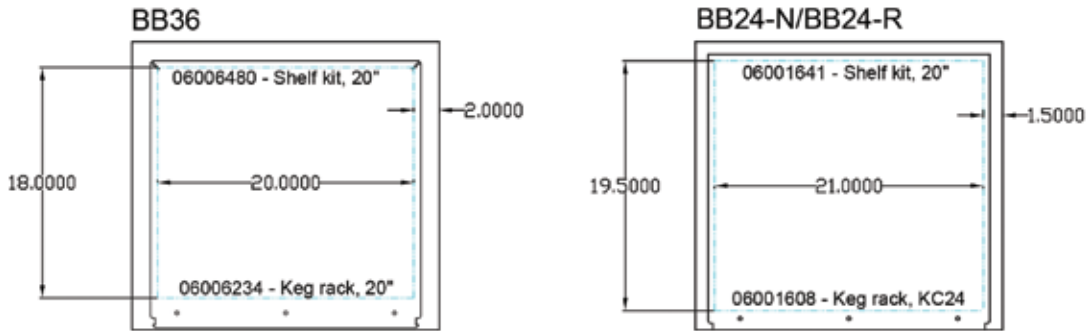

# Cooler Shelf Kits and Keg Racks

**BB60TZ**

**BB84TZ**

**BB108TZ**