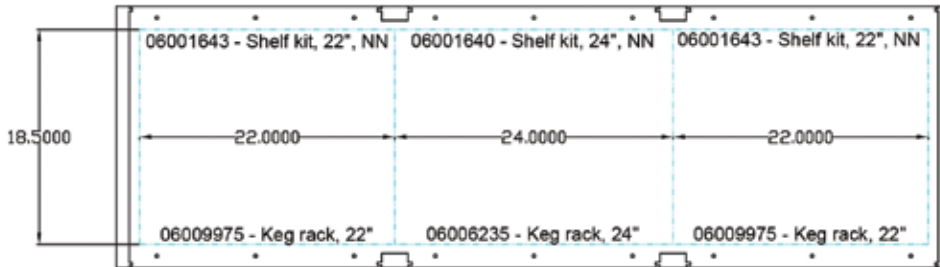

## Cooler Shelf Kits and Keg Racks

Pass-Thru cooler ("NN" refers to "no notch" shelving)

\*\*PT Remote hook-up side shelving = 06001641 - Shelf kit, 20", NN\*\*

PT24, PT36

PT48, PT60

PT72, PT84

PT96, PT108