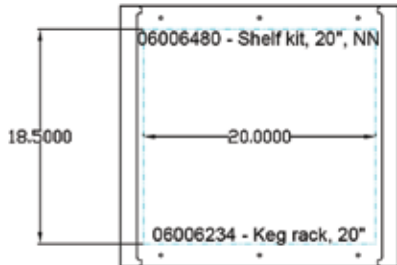

## Cooler Shelf Kits and Keg Racks

Pass-Thru cooler ("NN" refers to "no notch" shelving)

\*\*PT Remote hook-up side shelving = 06001641 - Shelf kit, 20", NN\*\*

PT24, PT36

PT48, PT60

PT72, PT84

PT96, PT108