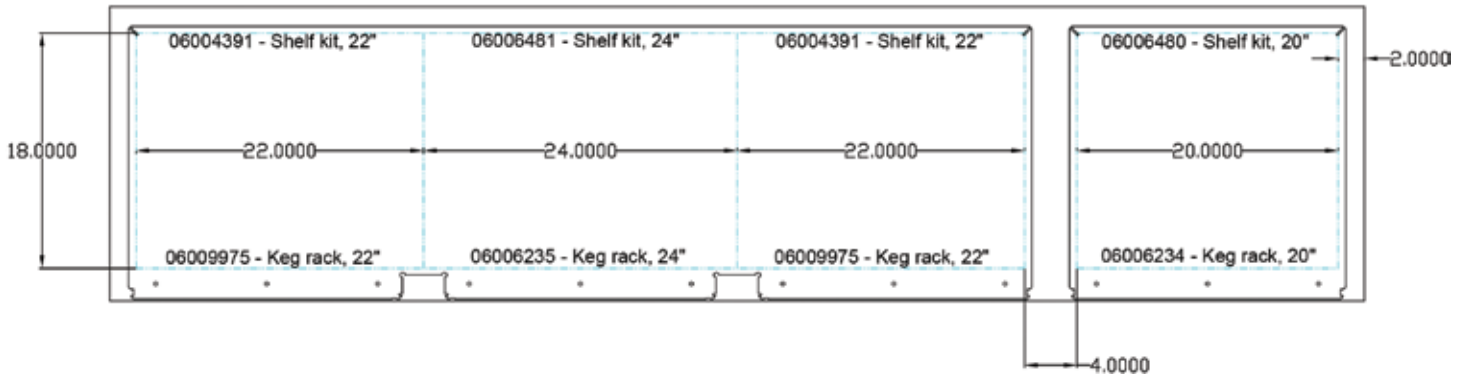

# Cooler Shelf Kits and Keg Racks

**BB60TZ**

**BB84TZ**

**BB108TZ**