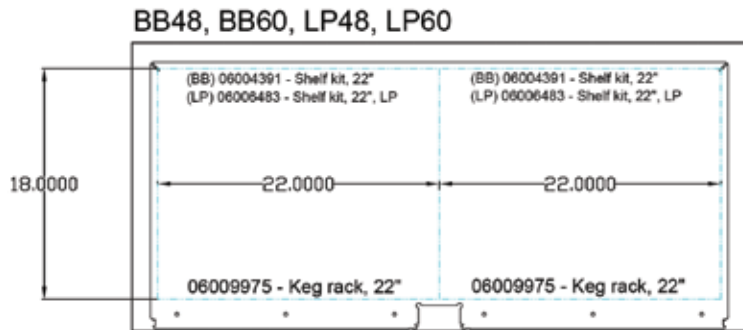

# Cooler Shelf Kits and Keg Racks

**BB60TZ**

**BB84TZ**

**BB108TZ**