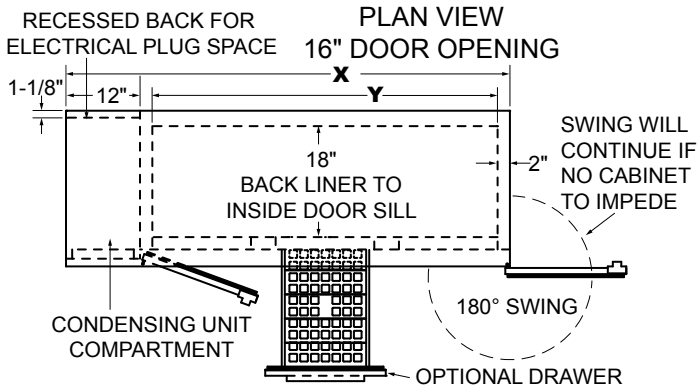

Specifications subject to change without notice. For current specifications please visit our website.

Coolers - One Zone, Front Serviced, Bar Profile

Dimensional Information

FRONT VIEW 16" DOOR OPENING

FRONT VIEW 20" DOOR OPENING