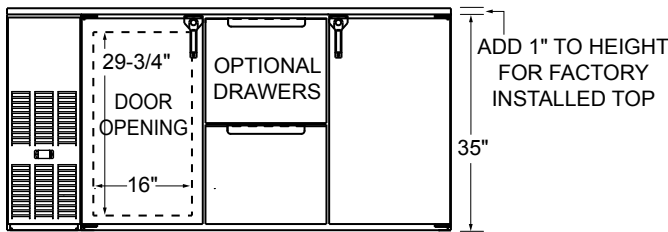

Specifications subject to change without notice. For current specifications please visit our website.

Coolers - One Zone, Front Serviced, Bar Profile

Dimensional Information

FRONT VIEW 16" DOOR OPENING

FRONT VIEW 20" DOOR OPENING