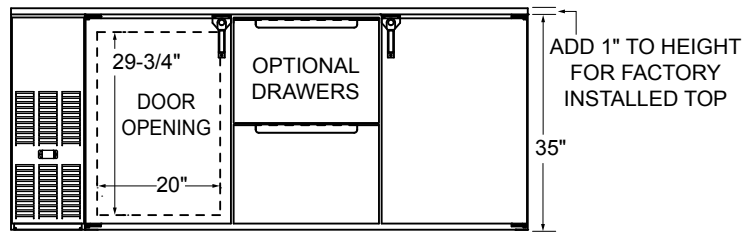

Specifications subject to change without notice. For current specifications please visit our website.

Coolers - One Zone, Front Serviced, Bar Profile

Dimensional Information

FRONT VIEW 16" DOOR OPENING

FRONT VIEW 20" DOOR OPENING