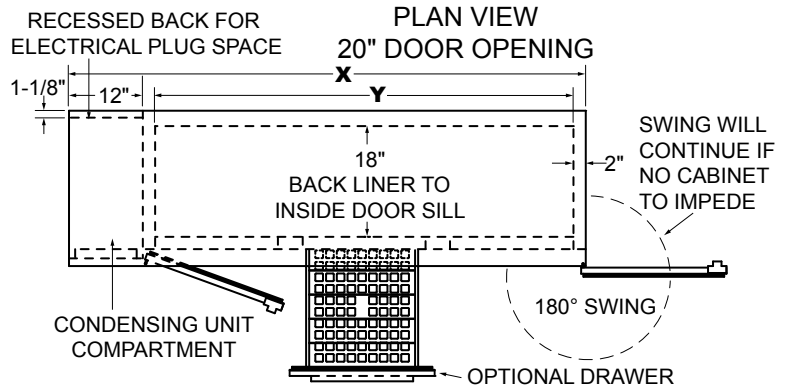

Specifications subject to change without notice. For current specifications please visit our website.

Coolers - One Zone, Front Serviced, Bar Profile

Dimensional Information

FRONT VIEW 16" DOOR OPENING

FRONT VIEW 20" DOOR OPENING