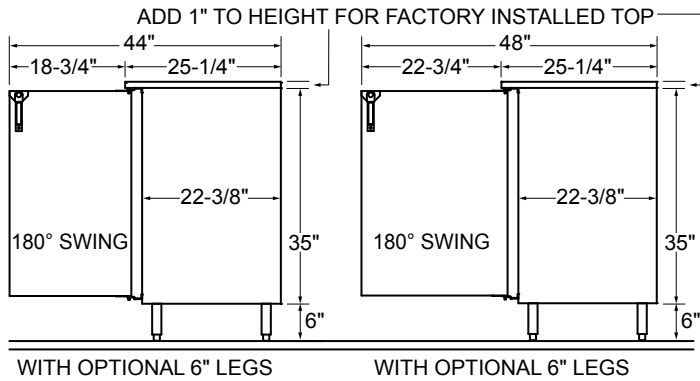

SIDE VIEW 16" DOOR OPENING

SIDE VIEW 20" DOOR OPENING