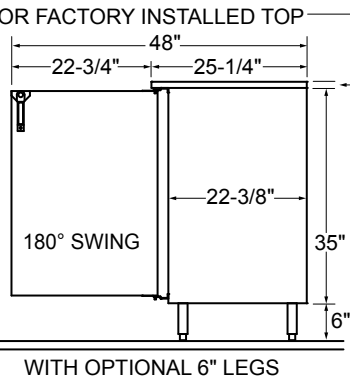

Specifications subject to change without notice. For current specifications please visit our website.

Coolers - One Zone, Front Serviced, Bar Profile

Dimensional Information

FRONT VIEW 16" DOOR OPENING

FRONT VIEW 20" DOOR OPENING

SIDE VIEW 16" DOOR OPENING

SIDE VIEW 20" DOOR OPENING

SIDE VIEW

Note: Available with compressor left or right. Compressor left model shown.

16" Door Opening Models	Capacities						
	X	Y	DOORS	12 oz. bottles, cases	750ml wine bottles*	1/2 barrel kegs	1/6 barrel kegs
C1FB32	32"	16"	1	5.8	57	N/A	2
C1FB52	52"	36"	2	13.3	116	N/A	7
C1FB72	72"	56"	3	21.1	188	N/A	11
C1FB92	92"	76"	4	28.8	260	N/A	15