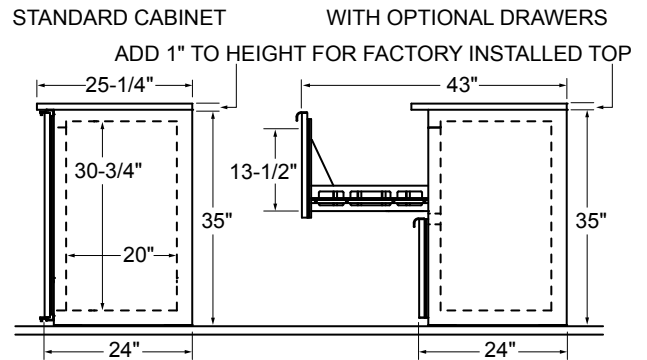

SIDE VIEW 20" DOOR OPENING

SIDE VIEW