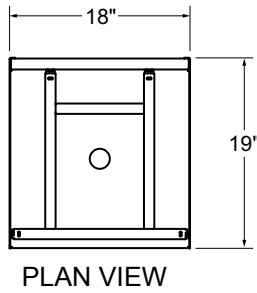

Drain

- 1-1/2" I.P.S. Threaded drain will fit Dearborn part #8033 slipnut and part #W-573P washer.

Legs

- 1-5/8" diameter, 16 gauge stainless steel
- Thermoplastic bullet feet

Materials

- 20 gauge stainless steel parts include: all components unless otherwise noted
- 18 gauge stainless steel parts include: leg pads
- 14 gauge stainless steel parts include: sides and optional glass rack shelves

Standard Features

- Stainless steel construction
- Adjustable thermoplastic bullet feet
- Full bottom floor with drain

Product Information

Glassracks are designed to hold racks of glassware stacked on top of each other. The 24" wide model holds 20" by 20" racks and the 18" wide models hold the 16" round racks used with the Glastender GT-18 glasswashers. Optional shelves are available as an accessory.

Choice Glassracks

Dimensional Information

C-GRA-18

NOTE: Shown with optional shelves

FRONT ELEVATION

SIDE ELEVATION

C-GRA-24

NOTE: Shown with optional shelves