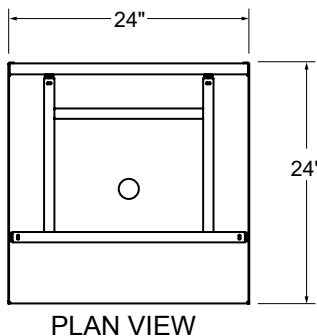

Drain

- 1-1/2" I.P.S. Threaded drain will fit Dearborn part #8033 slipnut and part #W-573P washer.

Legs

- 1-5/8" diameter, 16 gauge stainless steel
- Thermoplastic bullet feet

Materials

- 20 gauge stainless steel parts include: all components unless otherwise noted
- 18 gauge stainless steel parts include: leg pads
- 14 gauge stainless steel parts include: sides and optional glass rack shelves

Standard Features

- Stainless steel construction
- Adjustable thermoplastic bullet feet
- Full bottom floor with drain

Product Information

Glassracks are designed to hold racks of glassware stacked on top of each other. The 24" wide model holds 20" by 20" racks and the 18" wide models hold the 16" round racks used with the Glastender GT-18 glasswashers. Optional shelves are available as an accessory.

Choice Glassracks

Dimensional Information

C-GRA-18

NOTE: Shown with optional shelves

FRONT ELEVATION

SIDE ELEVATION

C-GRA-24

NOTE: Shown with optional shelves

FRONT ELEVATION

SIDE ELEVATION

C-GRB-18 NOTE: Shown with optional shelves

FRONT ELEVATION

SIDE ELEVATION

C-GRB-24 NOTE: Shown with optional shelves

FRONT ELEVATION

SIDE ELEVATION