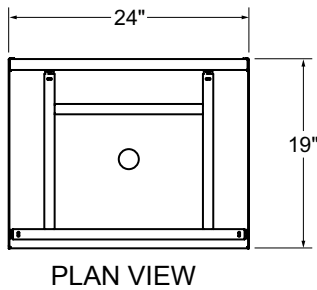

Standard Features

- Stainless steel construction
- Adjustable thermoplastic bullet feet
- Full bottom floor with drain

Product Information

Glassracks are designed to hold racks of glassware stacked on top of each other. The 24" wide model holds 20" by 20" racks and the 18" wide models hold the 16" round racks used with the Glastender GT-18 glasswashers. Optional shelves are available as an accessory.

Choice Glassracks

Dimensional Information

C-GRA-18

NOTE: Shown with optional shelves

FRONT ELEVATION

SIDE ELEVATION

C-GRA-24

NOTE: Shown with optional shelves

FRONT ELEVATION

SIDE ELEVATION

C-GRB-18 NOTE: Shown with optional shelves

FRONT ELEVATION

SIDE ELEVATION

C-GRB-24 NOTE: Shown with optional shelves

FRONT ELEVATION

SIDE ELEVATION