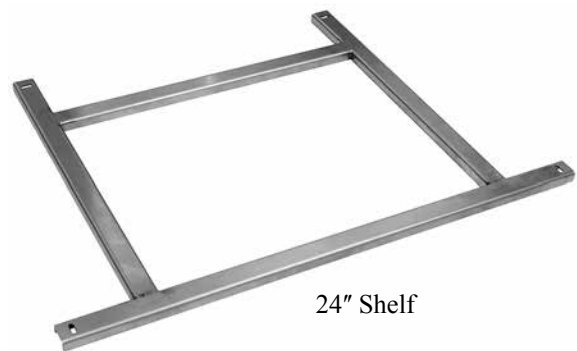

Drain

- 1-1/2" I.P.S. Threaded drain will fit Dearborn part #8033 slipnut and part #W-573P washer.

Legs

- 1-5/8" diameter, 16 gauge stainless steel
- Thermoplastic bullet feet

Materials

- 20 gauge stainless steel parts include: all components unless otherwise noted
- 18 gauge stainless steel parts include: leg pads
- 14 gauge stainless steel parts include: sides and optional glass rack shelves

Standard Features

- Stainless steel construction
- Adjustable thermoplastic bullet feet
- Full bottom floor with drain

Product Information

Glassracks are designed to hold racks of glassware stacked on top of each other. The 24" wide model holds 20" by 20" racks and the 18" wide models hold the 16" round racks used with the Glastender GT-18 glasswashers. Optional shelves are available as an accessory.

Accessories

03013601	Shelf kit for 18" wide model, includes two shelves and eight clips
03013602	Shelf kit for 24" wide model, includes two shelves and eight clips

24" Shelf

To view cleaning and care instructions, please visit:
http://www.glastender.com/PDF/choice_ss_clean_care.pdf