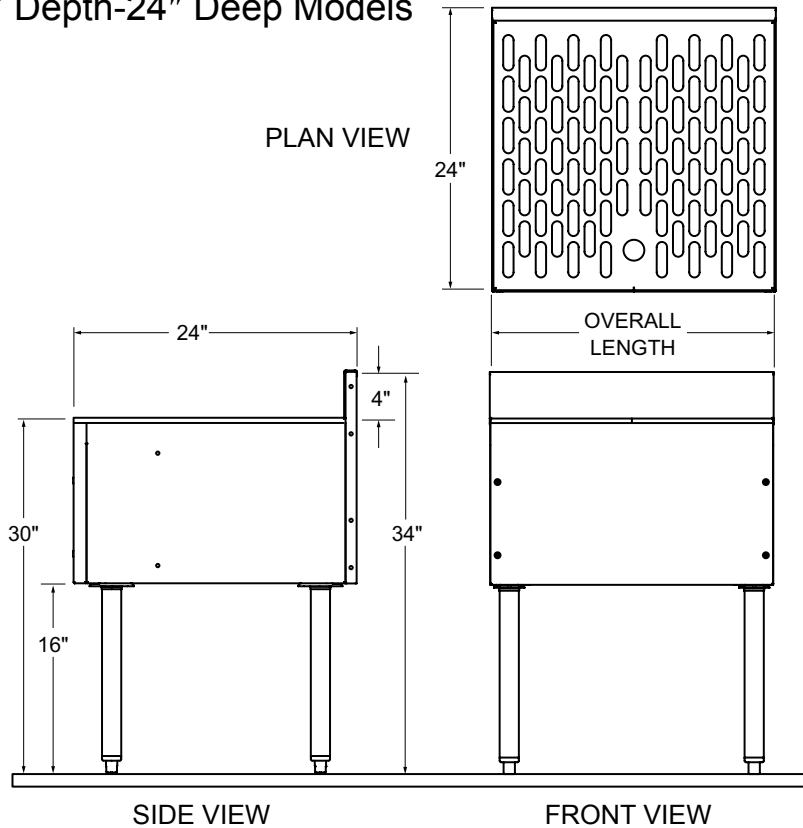

Drainboards

See reverse side for model number key

Standard Features

- All stainless steel construction
- Adjustable thermoplastic bullet feet
- Corrugated work surface
- One-piece seamless top and backsplash featuring 1/4" radius corners for easy cleaning
- Standard models available in 6" incremental lengths from 12" to 48"
- 24" deep models provide a larger drainboard storage area not just a deck extension on the back of the 19" deep model

Choice Drainboards

Dimensional Information

"A" Depth-19" Deep Models

Model Number	Overall Length
C-DBA-12	12"
C-DBA-18	18"
C-DBA-24	24"
C-DBA-30	30"
C-DBA-36	36"
C-DBA-42	42"
C-DBA-48	48"

"B" Depth-24" Deep Models

Model Number	Overall Length
C-DBB-12	12"
C-DBB-18	18"
C-DBB-24	24"
C-DBB-30	30"
C-DBB-36	36"
C-DBB-42	42"
C-DBB-48	48"