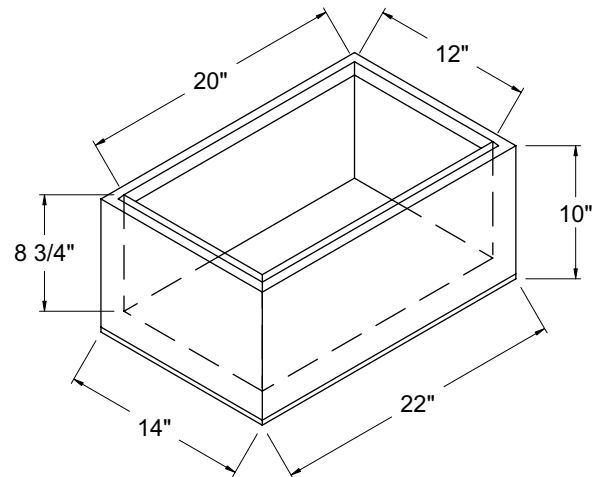

### Standard Features

- Complete stainless steel construction
- PVC plastic breaker strip around ice bin liner acts as thermal barrier to prevent heat transfer
- CFC free foamed-in-place insulation
- 10" high with 8-3/4" deep liner
- Convenient size for easy countertop display
- Includes four rubber feet
- Portable unit without drain - no drain connection required
- Specially sized for ice chilled storage of one steam table pan

The IB-14X22 as an ice pan holder (pan not included)

The IB-14X22 as a portable ice display unit

### Specifications

**Drains**

- Portable unit without drain - no drain connection required

**Capacity**

- One steam table pan

**Materials**

- 20 gauge stainless steel parts include: top, interior liner, all sides, and bottom