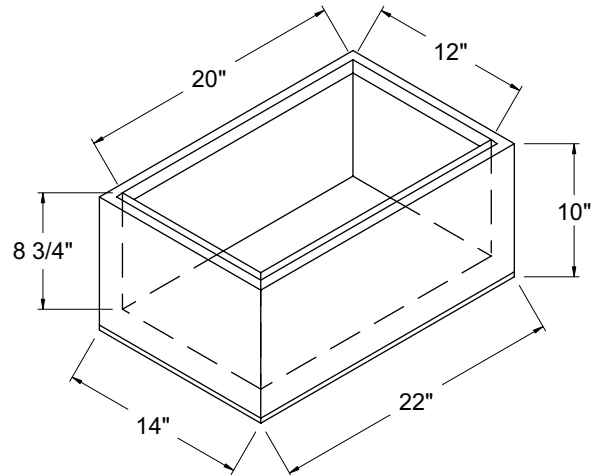

Project: _____	AIA# _____
Item #: _____ Qty: _____	SIS# _____
Model #: _____	

Ice Pan Holder

IB-14X22

Standard Features

- Complete stainless steel construction
- ABS plastic breaker strip around ice bin liner acts as thermal barrier to prevent heat transfer
- CFC free foamed-in-place insulation
- 10" high with 8-3/4" deep liner
- Convenient size for easy countertop display
- Includes four rubber feet
- Portable unit without drain - no drain connection required
- Specially sized for ice chilled storage of one steam table pan

The IB-14X22 as an ice pan holder (pan not included)

The IB-14X22 as a portable ice display unit

Specifications

Drains

- Portable unit without drain - no drain connection required

Capacity

- One steam table pan

Materials

- 20 gauge stainless steel parts include: top, interior liner, all sides, and bottom

Isometric View

<p>Glastender, Inc. • 5400 North Michigan Road • Saginaw, MI • 48604-9780 989.752.4275 • 800.748.0423 • Fax 989.752.4444 www.glastender.com</p>	<p>Approval/Notes:</p>
<p style="font-size: small;">Specifications subject to change without notice. For current specifications please visit our website.</p>	