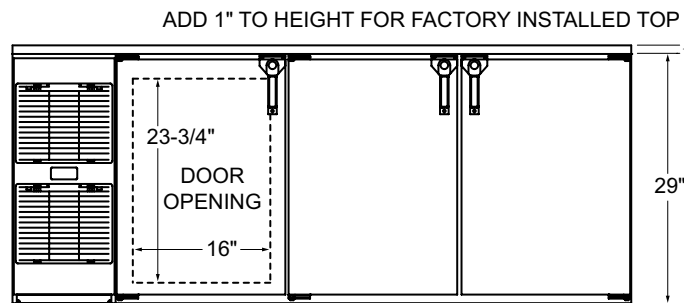

Weight Bearing Capacity

- Counter tops and other accessories should not exceed 200 pounds per door

Capacities	LNP32	LNP52	LNP72
• 12 oz. bottles, cases	4.4	9.7	15.4
• 750ml wine bottles	35	66	106

Glastender, Inc. • 5400 N Michigan Rd • Saginaw, MI • 48604-9780 989.752.4275 • 800.748.0423 • Fax 989.752.4444 www.glastender.com	Approval/Notes:
-------------------------------------------------------------------------------------------------------------------------------------------------	-----------------

Specifications subject to change without notice. For current specifications please visit our website.

Self-Contained Low Profile Narrow Door Pass Thru Coolers

Dimensional Information

Model	X	Y	DOORS
LNP32	32"	16"	2
LNP52	52"	36"	4
LNP72	72"	56"	6

Note: Available with compressor left or right. Compressor left model shown. Use Model Number Key to specify location when ordering.

FRONT VIEW

SIDE VIEWS

5400 N Michigan Rd • Saginaw, MI • 48604-9780
 989.752.4275 • 800.748.0423 • Fax 989.752.4444
 www.glastender.com