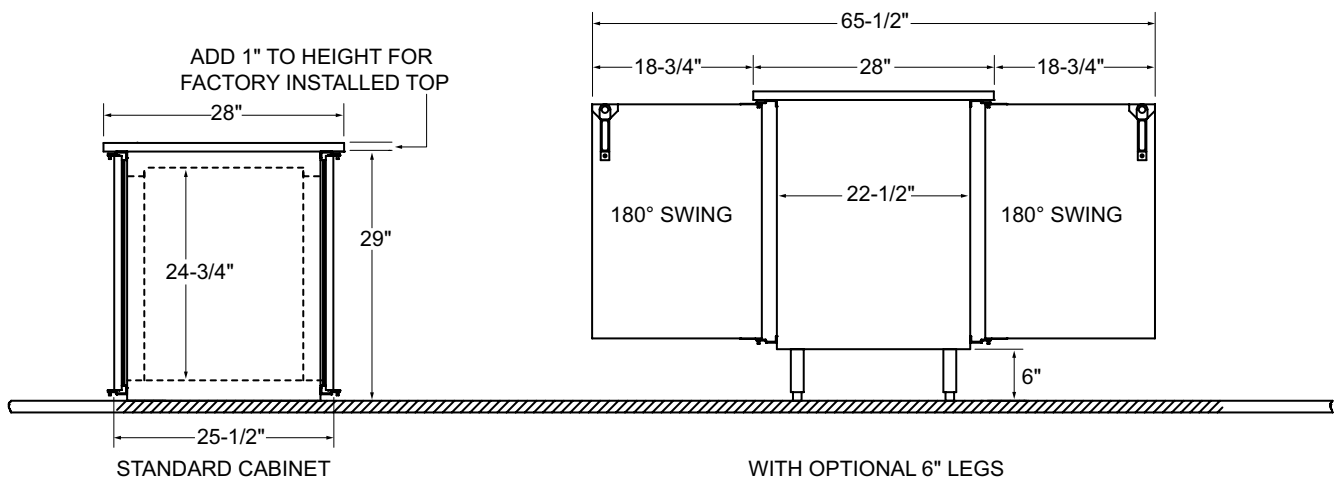

SIDE VIEWS

5400 N Michigan Rd • Saginaw, MI • 48604-9780
989.752.4275 • 800.748.0423 • Fax 989.752.4444
www.glastender.com