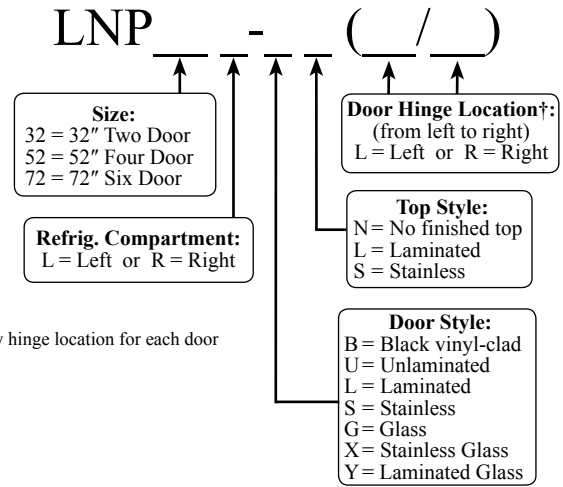

Project: _____	AIA# _____
Item #: _____ Qty: _____	SIS# _____
Model #: _____	

Low Profile Narrow Door Pass Thru Coolers - Two, Four, and Six Door Self-Contained

LNP52L-BL(LR/LR)

Intertek 4004503 **Intertek**
 Conforms to NSF/ANSI STD 7 and UL STD 471
 Certified to CSA STD C22.2 No. 120
 Meets NSF 7 requirements for open food storage

Standard Features

- DOE 2017 compliant
- All stainless steel interior with radius corners is easy to keep clean
- Locking doors
- LED interior lighting
- Heated mullion to minimize condensation
- Evaporator above compressor compartment to maximize storage capacity
- Available without a finished top for integrated installation below customer supplied bar top
- Easy to remove condenser filter can be regularly cleaned to maintain condenser coil efficiency
- 180° swinging doors