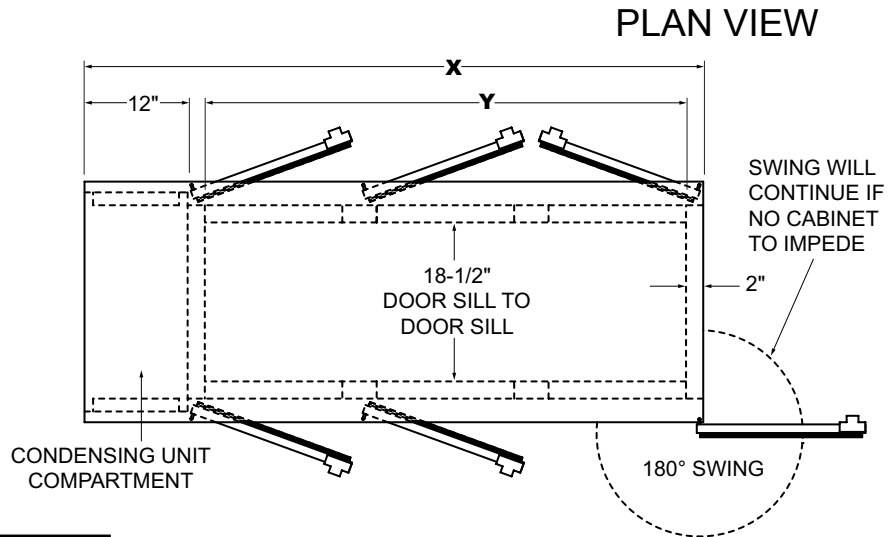

Self-Contained Low Profile Narrow Door Pass Thru Coolers

Dimensional Information

Model	X	Y	DOORS
LNP32	32"	16"	2
LNP52	52"	36"	4
LNP72	72"	56"	6

Note: Available with compressor left or right. Compressor left model shown. Use Model Number Key to specify location when ordering.