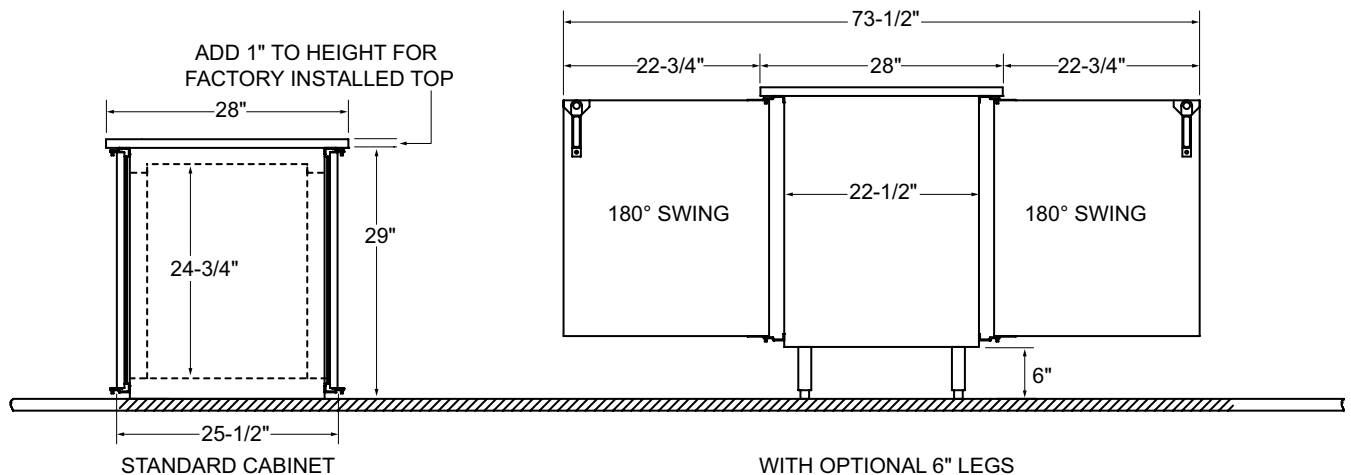

Specifications subject to change without notice. For current specifications please visit our website.

Self-Contained Low Profile Pass Thru Coolers

Dimensional Information

Model	X	Y	DOORS
LPT36	36"	20"	2
LPT60	60"	44"	4
LPT84	84"	68"	6

FRONT VIEW

Note: Available with compressor left or right. Compressor left model shown. Use Model Number Key to specify location when ordering.

SIDE VIEWS

5400 N Michigan Rd • Saginaw, MI • 48604-9780
 989.752.4275 • 800.748.0423 • Fax 989.752.4444
 www.glastender.com