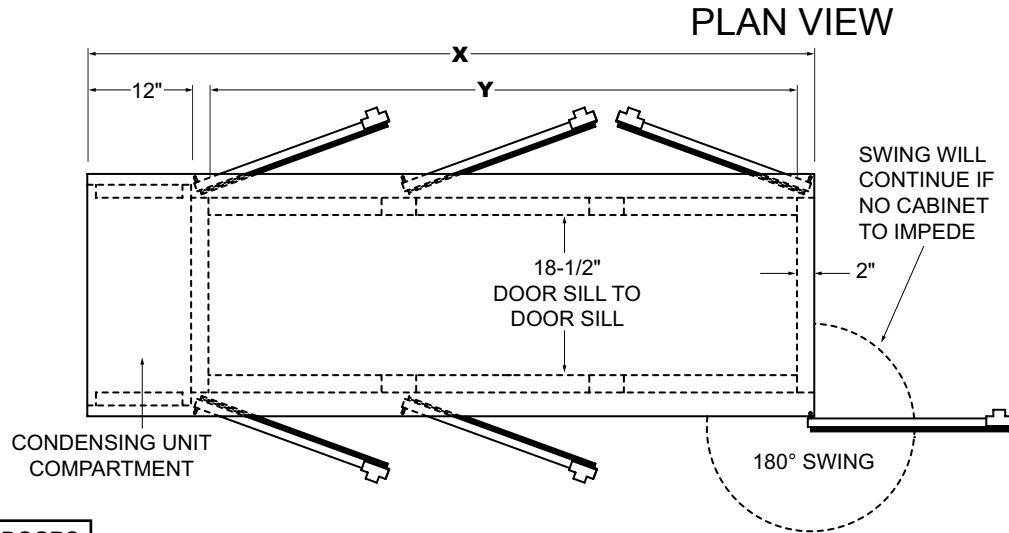

Weight Bearing Capacity

- Counter tops and other accessories should not exceed 200 pounds per door

Capacities	LPT36	LPT60	LPT84
• 12 oz. bottles, cases	5.8	12.7	19.9
• 750ml wine bottles	42	90	137

Glastender, Inc. • 5400 N Michigan Rd • Saginaw, MI • 48604-9780 989.752.4275 • 800.748.0423 • Fax 989.752.4444 www.glastender.com	Approval/Notes:
---	-----------------

Specifications subject to change without notice. For current specifications please visit our website.

Self-Contained Low Profile Pass Thru Coolers

Dimensional Information

Model	X	Y	DOORS
LPT36	36"	20"	2
LPT60	60"	44"	4
LPT84	84"	68"	6