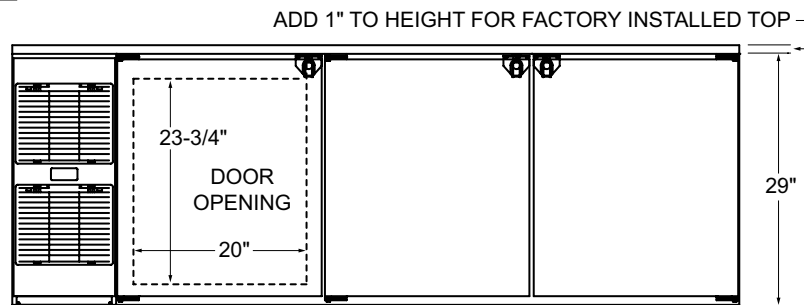

Specifications subject to change without notice. For current specifications please visit our website.

Self-Contained Low Profile Pass Thru Coolers

Dimensional Information

Model	X	Y	DOORS
LPT36	36"	20"	2
LPT60	60"	44"	4
LPT84	84"	68"	6

FRONT VIEW

Note: Available with compressor left or right. Compressor left model shown. Use Model Number Key to specify location when ordering.

SIDE VIEWS

5400 N Michigan Rd • Saginaw, MI • 48604-9780
 989.752.4275 • 800.748.0423 • Fax 989.752.4444
 www.glastender.com