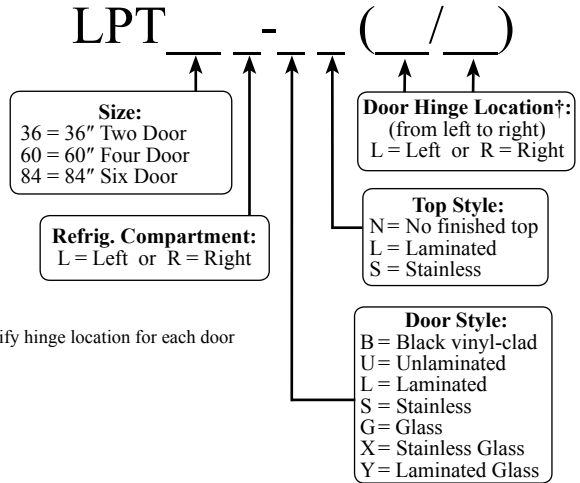

Project: _____	AIA# _____
Item #: _____ Qty: _____	SIS# _____
Model #: _____	

Low Profile Pass Thru Coolers - Two, Four, and Six Door Self-Contained

LPT60L-BL(LR/LR)

Intertek 4004503 **Intertek**
Conforms to NSF/ANSI STD 7 and UL STD 471
Certified to CSA STD C22.2 No. 120
Meets NSF 7 requirements for open food storage

Standard Features

- DOE 2017 compliant
- All stainless steel interior with radius corners is easy to keep clean
- Locking doors
- LED interior lighting
- Heated mullion to minimize condensation
- Evaporator above compressor compartment to maximize storage capacity
- Available without a finished top for integrated installation below customer supplied bar top
- Easy to remove condenser filter can be regularly cleaned to maintain condenser coil efficiency
- 180° swinging doors