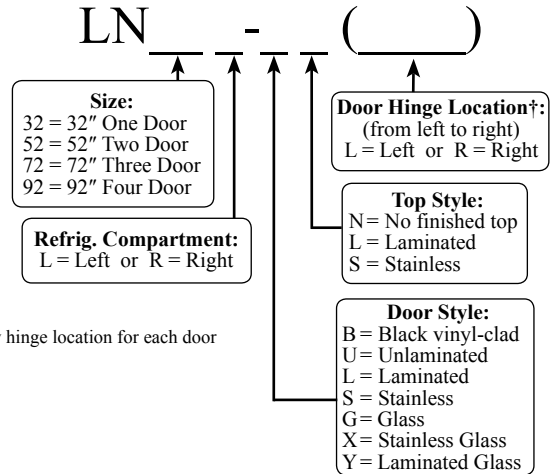

Project: _____	AIA# _____
Item #: _____ Qty: _____	SIS# _____
Model #: _____	

Low Profile Narrow Door Coolers - One, Two, Three and Four Door Self-Contained

LN52L-BL(LR)

Intertek 4004503 **Intertek**
Conforms to NSF/ANSI STD 7 and UL STD 471
Certified to CSA STD C22.2 No. 120
Meets NSF 7 requirements for open food storage

Standard Features

- DOE 2017 compliant
- All stainless steel interior with radius corners is easy to keep clean
- Locking door(s)
- LED interior lighting
- Heated mullion to minimize condensation
- Evaporator above compressor compartment to maximize storage capacity
- Available without a finished top for integrated installation below customer supplied bar top
- Easy to remove condenser filter can be regularly cleaned to maintain condenser coil efficiency
- 180° swinging doors