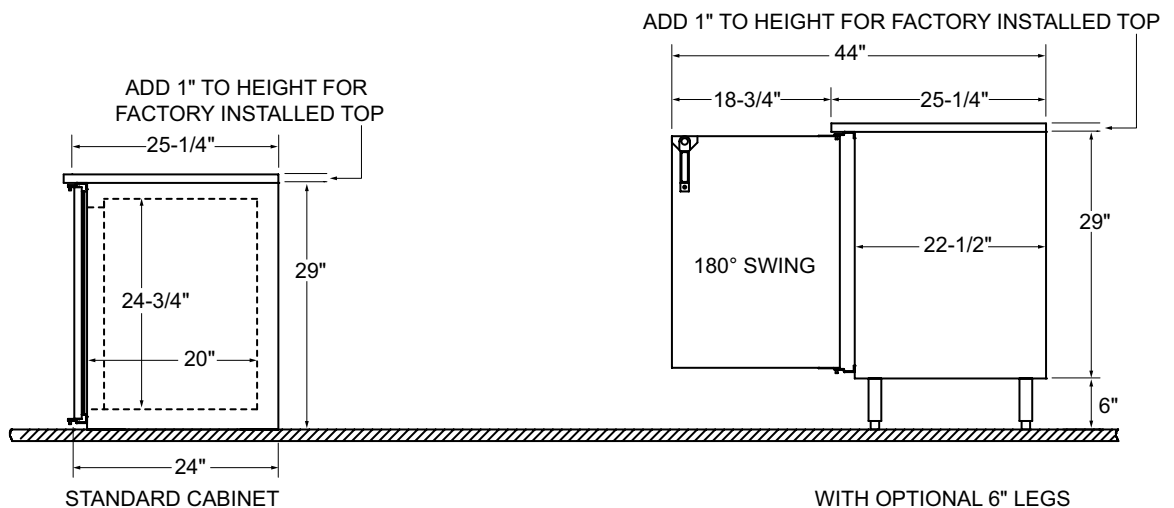

Self-Contained Low Profile Narrow Door Coolers

Dimensional Information

Model	X	Y	DOORS
LN32	32"	16"	1
LN52	52"	36"	2
LN72	72"	56"	3
LN92	92"	76"	4

Note: Available with compressor left or right.
Compressor left model shown. Use Model Number Key to specify location when ordering.

SIDE VIEWS

5400 N Michigan Rd • Saginaw, MI • 48604-9780
989.752.4275 • 800.748.0423 • Fax 989.752.4444
www.glastender.com

Printed in USA