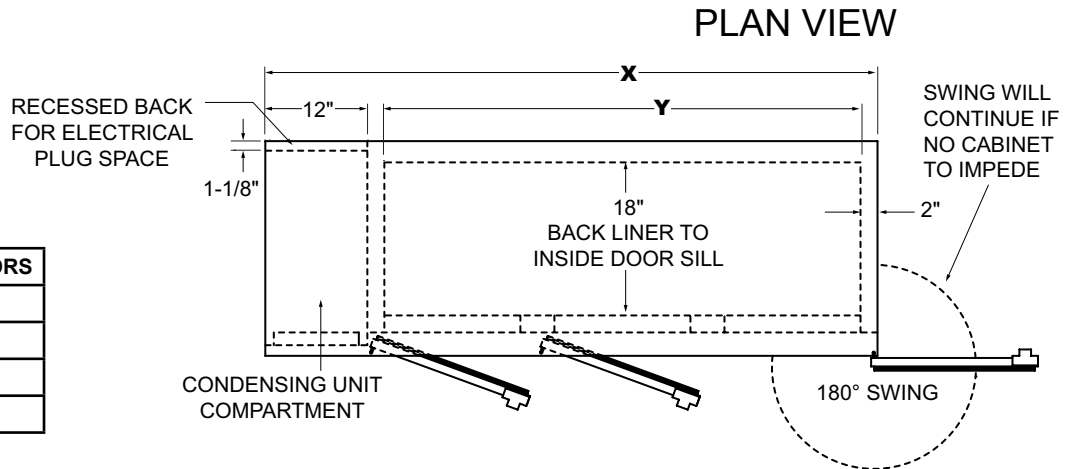

Self-Contained Low Profile Narrow Door Coolers

Dimensional Information

Model	X	Y	DOORS
LN32	32"	16"	1
LN52	52"	36"	2
LN72	72"	56"	3
LN92	92"	76"	4

Note: Available with compressor left or right.
Compressor left model shown. Use Model Number Key to specify location when ordering.