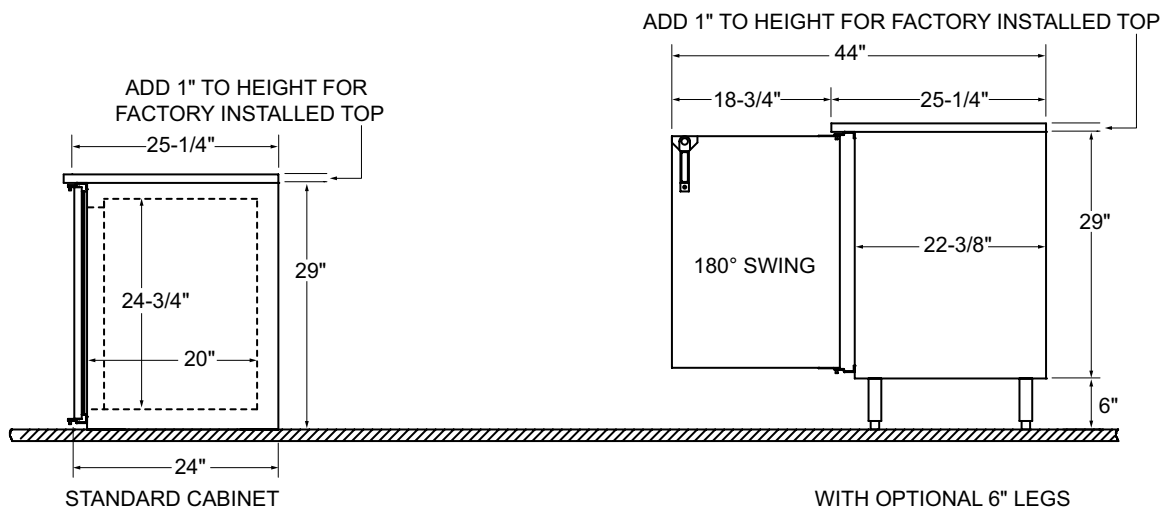

Self-Contained Low Profile Narrow Door Coolers

Dimensional Information

Model	X	Y	DOORS
LN32	32"	16"	1
LN52	52"	36"	2
LN72	72"	56"	3
LN92	92"	76"	4

Note: Available with compressor left or right.
Compressor left model shown. Use Model Number Key to specify location when ordering.

SIDE VIEWS

5400 N Michigan Rd • Saginaw, MI • 48604-9780
989.752.4275 • 800.748.0423 • Fax 989.752.4444
www.glastender.com

Printed in USA