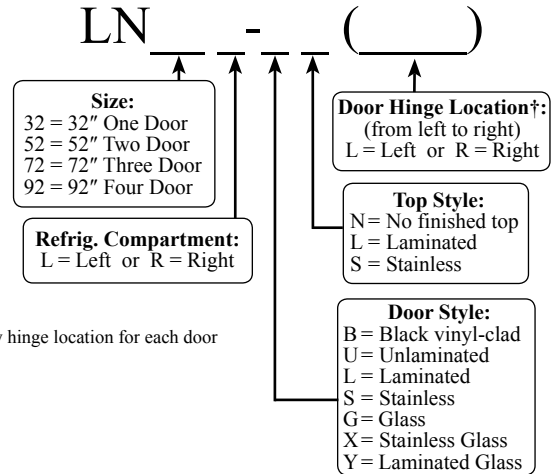

Project: _____	AIA# _____
Item #: _____ Qty: _____	SIS# _____
Model #: _____	

Low Profile Narrow Door Coolers - One, Two, Three and Four Door Self-Contained

LN52L-BL(LR)

Intertek 4004503 **Intertek**
Conforms to NSF/ANSI STD 7 and UL STD 471
Certified to CSA STD C22.2 No. 120
Meets NSF 7 requirements for open food storage

Standard Features

- DOE 2017 compliant
- All stainless steel interior with radius corners is easy to keep clean
- Locking door(s)
- LED interior lighting
- Heated mullion to minimize condensation
- Evaporator above compressor compartment to maximize storage capacity
- Available without a finished top for integrated installation below customer supplied bar top
- Easy to remove condenser filter can be regularly cleaned to maintain condenser coil efficiency
- 180° swinging doors