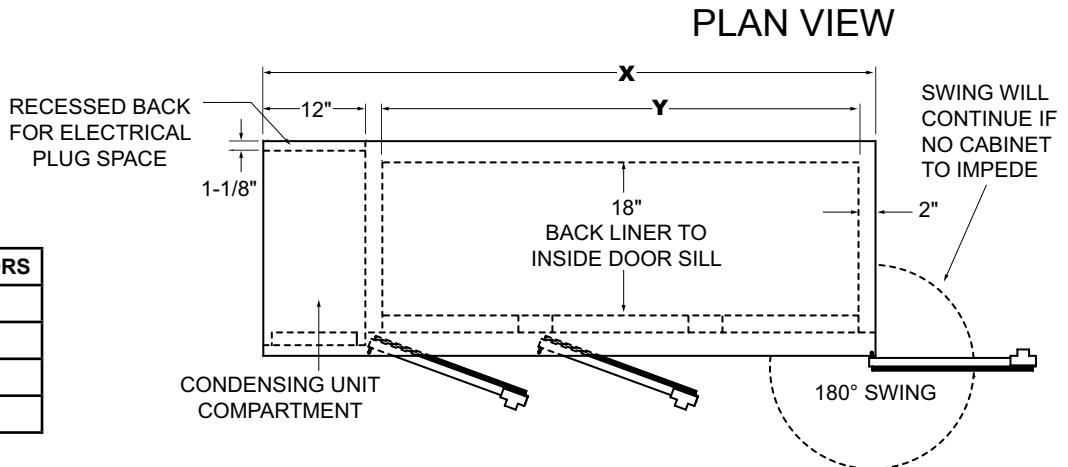

Self-Contained Low Profile Narrow Door Coolers

Dimensional Information

Model	X	Y	DOORS
LN32	32"	16"	1
LN52	52"	36"	2
LN72	72"	56"	3
LN92	92"	76"	4

Note: Available with compressor left or right.
Compressor left model shown. Use Model Number Key to specify location when ordering.