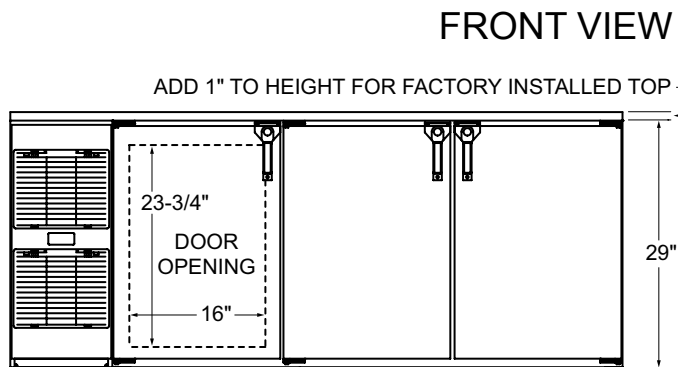

Self-Contained Low Profile Narrow Door Coolers

Dimensional Information

Model	X	Y	DOORS
LN32	32"	16"	1
LN52	52"	36"	2
LN72	72"	56"	3
LN92	92"	76"	4

Note: Available with compressor left or right.
Compressor left model shown. Use Model Number Key to specify location when ordering.

SIDE VIEWS

5400 N Michigan Rd • Saginaw, MI • 48604-9780
989.752.4275 • 800.748.0423 • Fax 989.752.4444
www.glastender.com

Printed in USA