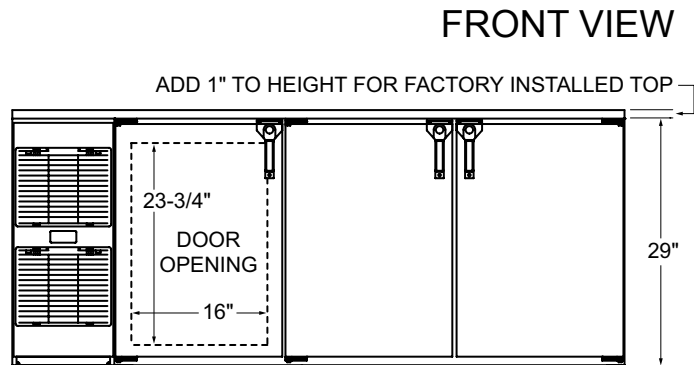

Self-Contained Low Profile Narrow Door Coolers

Dimensional Information

Model	X	Y	DOORS
LN32	32"	16"	1
LN52	52"	36"	2
LN72	72"	56"	3
LN92	92"	76"	4

Note: Available with compressor left or right.
Compressor left model shown. Use Model Number Key to specify location when ordering.

SIDE VIEWS

5400 N Michigan Rd • Saginaw, MI • 48604-9780
989.752.4275 • 800.748.0423 • Fax 989.752.4444
www.glastender.com

Printed in USA