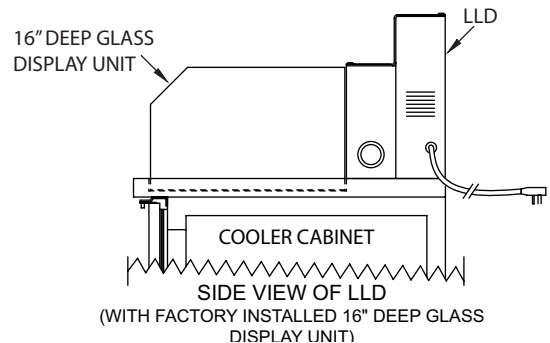

Lighted Liquor Displays

Dimensional Information

Dimensional Details for LLDS Models

Dimensional Details for LLD3 Models

Dimensional Details for LLD Models

LLD models are designed for use with Glastender Glass Ice Display Units. The 16" Deep GDU models mounted on a cooler at the factory have an 8-1/4" rear deck space specifically designed to fit the 8" deep LLD. The 9-1/4" high first step of the LLD raises the bottles above the back of the GDU and the front light channel helps to illuminate the GDU. (See the side view detail.)