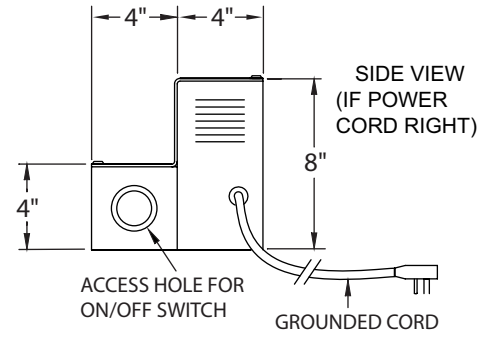

Lighted Liquor Displays

Dimensional Information

Dimensional Details for LLDS Models

Dimensional Details for LLD3 Models

Dimensional Details for LLD Models

LLD models are designed for use with Glastender Glass Ice Display Units. The 16" Deep GDU models mounted on a cooler at the factory have an 8-1/4" rear deck space specifically designed to fit the 8" deep LLD. The 9-1/4" high first step of the LLD raises the bottles above the back of the GDU and the front light channel helps to illuminate the GDU. (See the side view detail.)