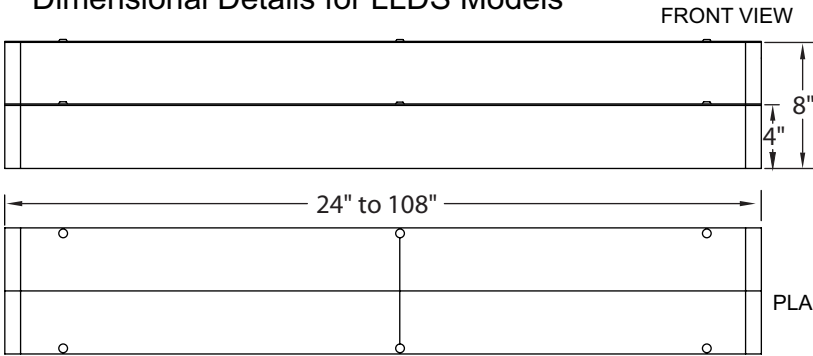

Lighted Liquor Displays

Dimensional Information

Dimensional Details for LLDS Models

Dimensional Details for LLD3 Models

Dimensional Details for LLD Models

LLD models are designed for use with Glastender Glass Ice Display Units. The 16" Deep GDU models mounted on a cooler at the factory have an 8-1/4" rear deck space specifically designed to fit the 8" deep LLD. The 9-1/4" high first step of the LLD raises the bottles above the back of the GDU and the front light channel helps to illuminate the GDU. (See the side view detail.)