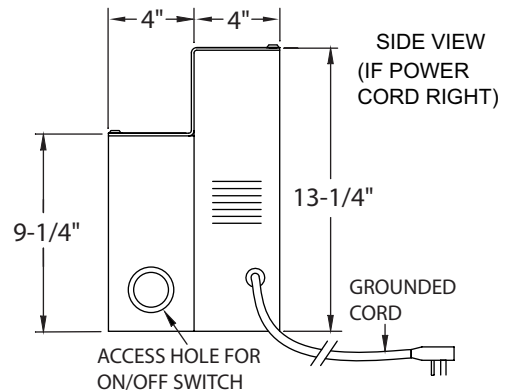

Lighted Liquor Displays

Dimensional Information

Dimensional Details for LLDS Models

Dimensional Details for LLD3 Models

Dimensional Details for LLD Models

LLD models are designed for use with Glastender Glass Ice Display Units. The 16" Deep GDU models mounted on a cooler at the factory have an 8-1/4" rear deck space specifically designed to fit the 8" deep LLD. The 9-1/4" high first step of the LLD raises the bottles above the back of the GDU and the front light channel helps to illuminate the GDU. (See the side view detail.)