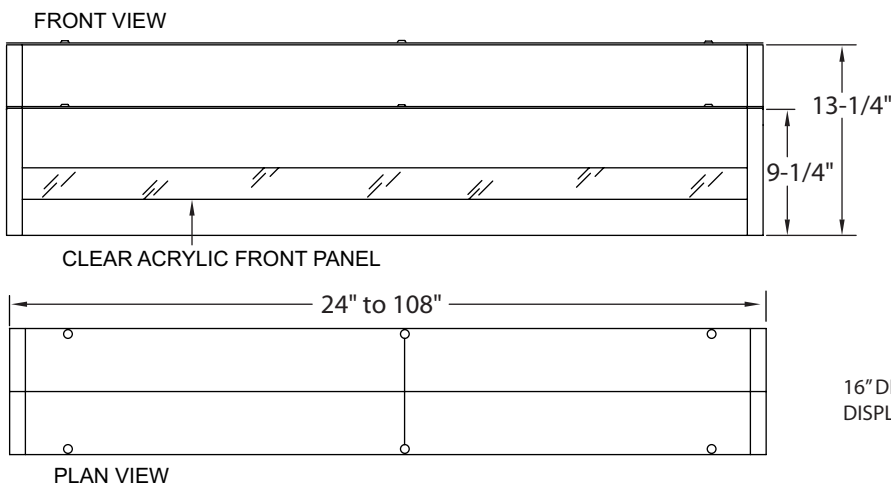

Lighted Liquor Displays

Dimensional Information

Dimensional Details for LLDS Models

Dimensional Details for LLD3 Models

Dimensional Details for LLD Models

LLD models are designed for use with Glastender Glass Ice Display Units. The 16" Deep GDU models mounted on a cooler at the factory have an 8-1/4" rear deck space specifically designed to fit the 8" deep LLD. The 9-1/4" high first step of the LLD raises the bottles above the back of the GDU and the front light channel helps to illuminate the GDU. (See the side view detail.)