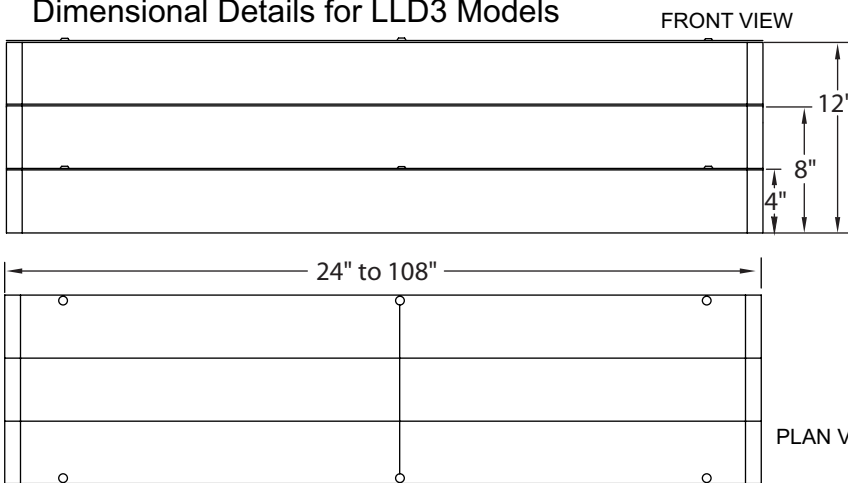

Project: _____	AIA# _____
Item #: _____ Qty: _____	SIS# _____
Model #: _____	

Lighted Liquor Displays

Standard Features

- Black vinyl-clad exterior construction
- On/off switch and 6 foot grounded cord and plug
- Includes fluorescent light bulbs
- LLDS models have two steps
- LLD3 models have three steps
- LLD models have two steps. The first step is 9-1/4" high and it has a front light channel for use in conjunction with Glastender Glass Ice Display Units
- Removable translucent acrylic step covers for easy access to light bulbs

Specifications

Electrical

- 115V, 1 phase, 60Hz, less than 5 full load amps
- Includes on/off switch and 6 foot grounded cord and plug located on the left or right side as specified by the model number

Materials

- 22 black vinyl-clad steel: front, back, and sides
- 22 gauge galvanized steel parts include: interior ballast housing and light bulb platform
- Top consists of 1/8" thick clear high impact PVC

Glastender, Inc. • 5400 North Michigan Road • Saginaw, MI • 48604-9780 989.752.4275 • 800.748.0423 • Fax 989.752.4444 www.glastender.com	Approval/Notes:
Specifications subject to change without notice. For current specifications please visit our website.	

Lighted Liquor Displays

Dimensional Information

Dimensional Details for LLDS Models

Dimensional Details for LLD3 Models

Dimensional Details for LLD Models

LLD models are designed for use with Glastender Glass Ice Display Units. The 16" Deep GDU models mounted on a cooler at the factory have an 8-1/4" rear deck space specifically designed to fit the 8" deep LLD. The 9-1/4" high first step of the LLD raises the bottles above the back of the GDU and the front light channel helps to illuminate the GDU. (See the side view detail.)