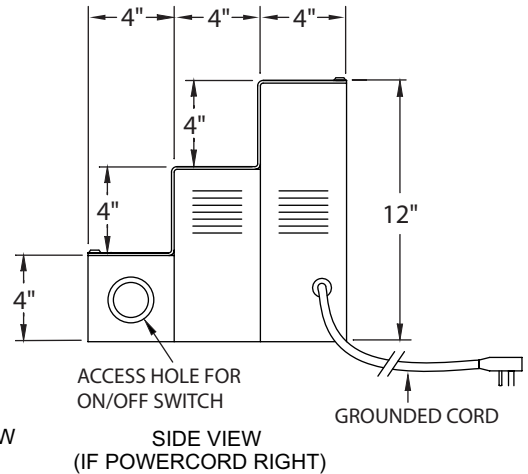

Project: _____	AIA# _____
Item #: _____ Qty: _____	SIS# _____
Model #: _____	

Lighted Liquor Displays

Standard Features

- Black vinyl-clad exterior construction
- On/off switch and 6 foot grounded cord and plug
- Includes fluorescent light bulbs
- LLDS models have two steps
- LLD3 models have three steps
- LLD models have two steps. The first step is 9-1/4" high and it has a front light channel for use in conjunction with Glastender Glass Ice Display Units
- Removable translucent acrylic step covers for easy access to light bulbs

- 22 black vinyl-clad steel: front, back, and sides
- 22 gauge galvanized steel parts include: interior ballast housing and light bulb platform
- Top consists of 1/8" thick clear high impact PVC

Glastender, Inc. • 5400 North Michigan Road • Saginaw, MI • 48604-9780 989.752.4275 • 800.748.0423 • Fax 989.752.4444 www.glastender.com	Approval/Notes:
Specifications subject to change without notice. For current specifications please visit our website.	

Lighted Liquor Displays

Dimensional Information

Dimensional Details for LLDS Models

Dimensional Details for LLD3 Models

Dimensional Details for LLD Models

LLD models are designed for use with Glastender Glass Ice Display Units. The 16" Deep GDU models mounted on a cooler at the factory have an 8-1/4" rear deck space specifically designed to fit the 8" deep LLD. The 9-1/4" high first step of the LLD raises the bottles above the back of the GDU and the front light channel helps to illuminate the GDU. (See the side view detail.)