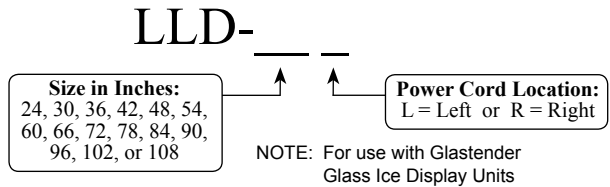

Project: _____	AIA# _____
Item #: _____ Qty: _____	SIS# _____
Model #: _____	

Lighted Liquor Displays

Standard Features

- Black vinyl-clad exterior construction
- On/off switch and 6 foot grounded cord and plug
- Includes fluorescent light bulbs
- LLDS models have two steps
- LLD3 models have three steps
- LLD models have two steps. The first step is 9-1/4" high and it has a front light channel for use in conjunction with Glastender Glass Ice Display Units
- Removable translucent acrylic step covers for easy access to light bulbs

Specifications

Electrical

- 115V, 1 phase, 60Hz, less than 5 full load amps
- Includes on/off switch and 6 foot grounded cord and plug located on the left or right side as specified by the model number

Materials