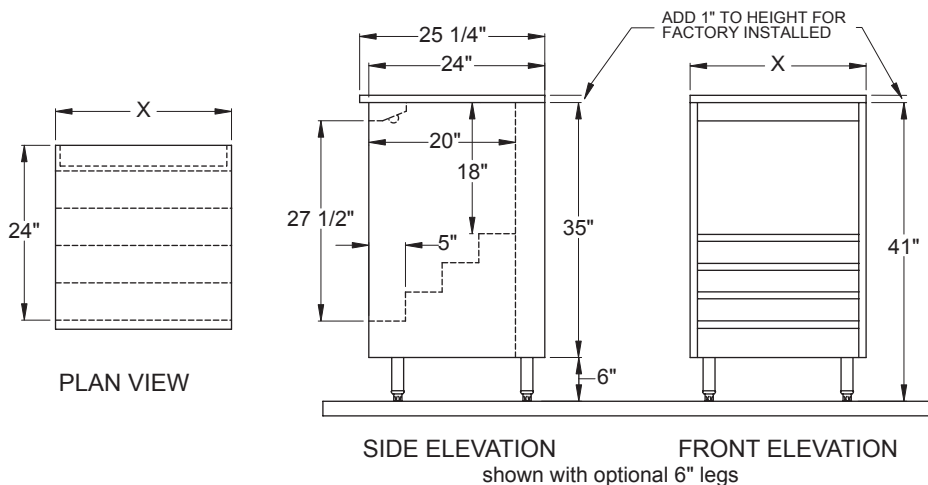

Specifications

Electrical

- 115V, 1 phase, 60Hz, less than 5 full load amps
- Includes on/off switch and 6 foot grounded cord

Materials

- 22 gauge black vinyl-clad parts include: exterior sides
- 20 gauge stainless steel parts include: interior side walls, back, light housing, bottom channel cover, steps, and step fillers (exterior sides '-S' models).
- 18 gauge stainless steel parts include: top channel
- 16 gauge galvanized parts include: leg channels
- 16 gauge zinc plated CR steel parts include: leg sockets
- ABS plastic parts include: step covers and step ends

Accessories

Legs

- A set of four 6" stainless steel legs with adjustable bullet feet is available, specify accessory model number CLS-4

Kick Rails

- A stainless steel rick rail to clip to the 6" legs is available, specify accessory model number CKR-*

Finished Tops

- Stainless steel top available, specify accessory model number TOP-*-S
- Laminated top available, specify accessory model number TOP-*-L

* Specify length in inches

Dimensional Information

Model #	X
BLD-18	18"
BLD-24	24"
BLD-30	30"
BLD-36	36"
BLD-42	42"
BLD-48	48"
BLD-18-S	18"
BLD-24-S	24"
BLD-30-S	30"
BLD-36-S	36"
BLD-42-S	42"
BLD-48-S	48"