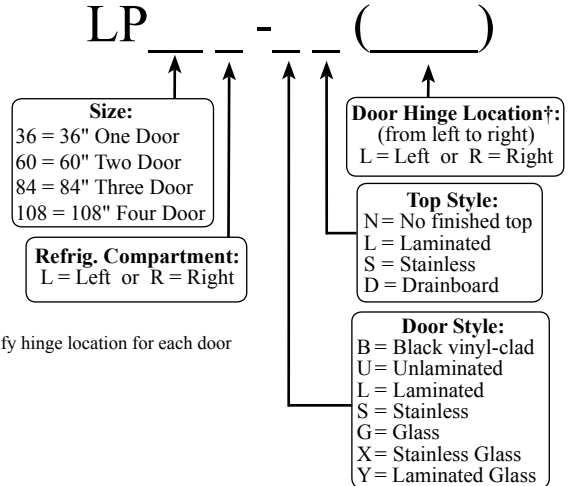

Project: _____	AIA# _____
Item #: _____ Qty: _____	SIS# _____
Model #: _____	

Low Profile Coolers One, Two, Three and Four Door Self-Contained

LP60L-GN(LR)

Intertek 4004503

Intertek

Conforms to NSF/ANSI STD 7 and UL STD 471
Certified to CSA STD C22.2 No. 120
Meets NSF 7 requirements for open food storage

Standard Features

- DOE 2017 compliant
- All stainless steel interior with radius corners is easy to keep clean
- Locking doors
- LED interior lighting
- Heated mullion to minimize condensation
- Evaporator above compressor compartment to maximize storage capacity
- Available without a finished top for integrated installation below customer supplied counter top
- Easy to remove condenser filter can be regularly cleaned to maintain condenser coil efficiency
- Leg sockets recessed into base
- 180° swinging doors

Plumbing

- Automatic condensate evaporator. No drain connection required.

Shelving

- One adjustable coated shelf and one bottom coated rack per door included

Materials

- Stainless steel parts include: interior, front of cabinet, hinges, hinge and lock brackets, and optional legs
- Black vinyl-clad steel parts include: standard sides, doors, and compressor cover
- Galvanized steel parts include: exterior sub-top, back and bottom
- Zinc plated CR steel parts include: leg sockets

Model	X	Y	DOORS
LP36	36"	20"	1
LP60	60"	44"	2
LP84	84"	68"	3
LP108	108"	92"	4

SIDE VIEWS