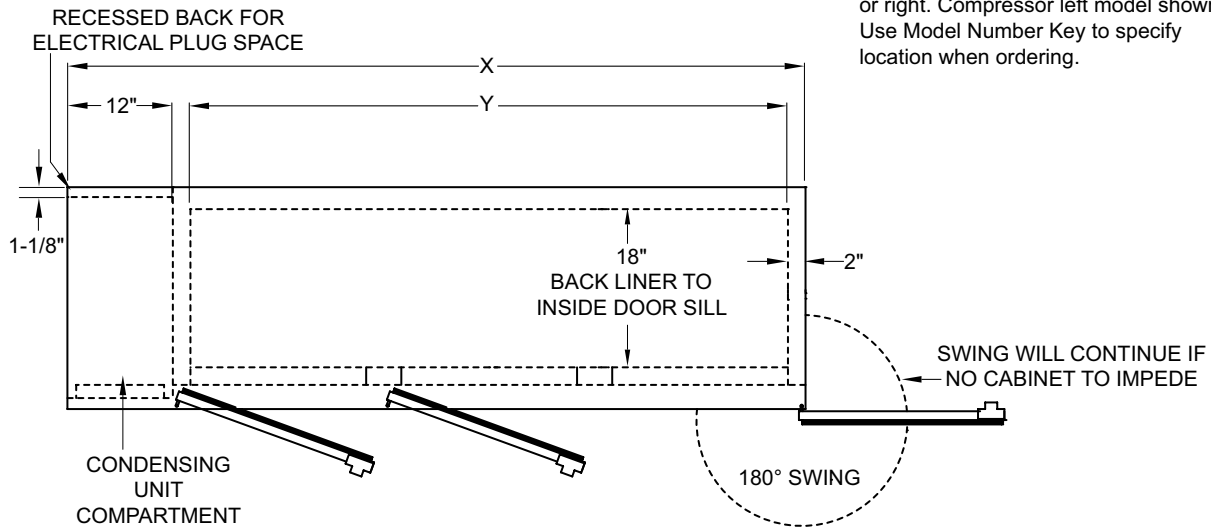

Self-Contained Low Profile Coolers

Dimensional Information

PLAN VIEW