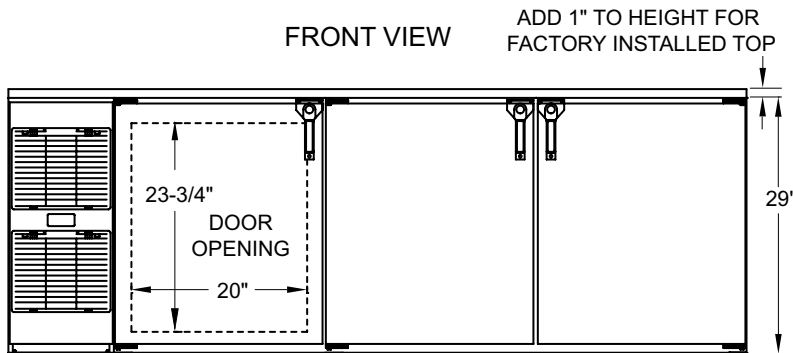

Self-Contained Low Profile Coolers

Dimensional Information

PLAN VIEW

NOTE: Available with compressor left or right. Compressor left model shown. Use Model Number Key to specify location when ordering.

FRONT VIEW

Model	X	Y	DOORS
LP36	36"	20"	1
LP60	60"	44"	2
LP84	84"	68"	3
LP108	108"	92"	4

SIDE VIEWS