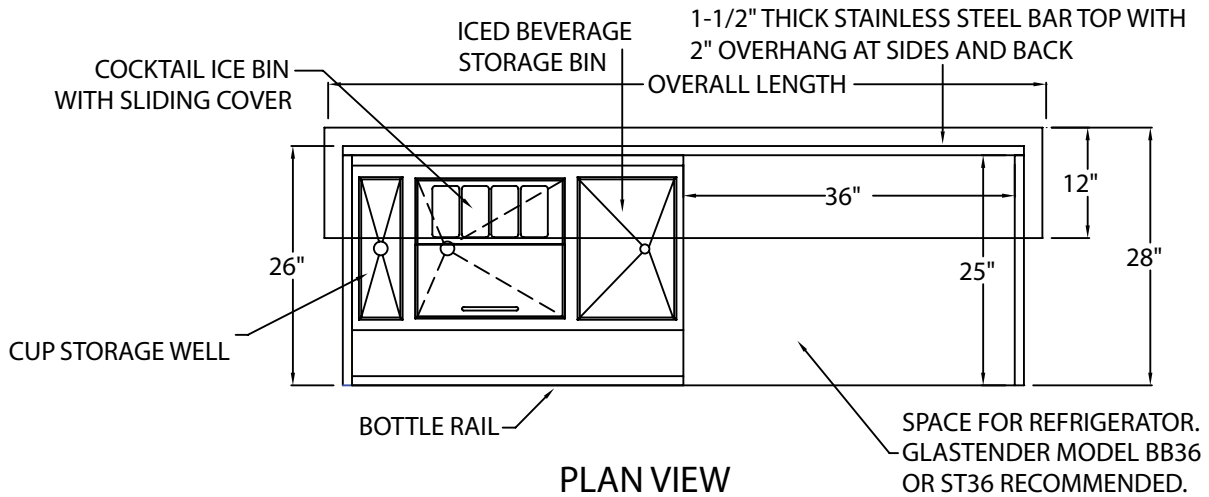

Portable Bar for Stackable Cups With Space For Refrigerator

Dimensional Information

	CUP WELL	COCKTAIL ICE BIN	BEVERAGE BIN	OVERALL LENGTH
PBCR72-12	6"	12"	12"	72"
PBCR78-12	6"	12"	18"	78"
PBCR78-18	6"	18"	12"	78"
PBCR84-12	6"	12"	24"	84"
PBCR84-18	6"	18"	18"	84"
PBCR90-12	6"	12"	30"	90"
PBCR90-18	6"	18"	24"	90"
PBCR96-12	6"	12"	36"	96"
PBCR96-18	6"	18"	30"	96"