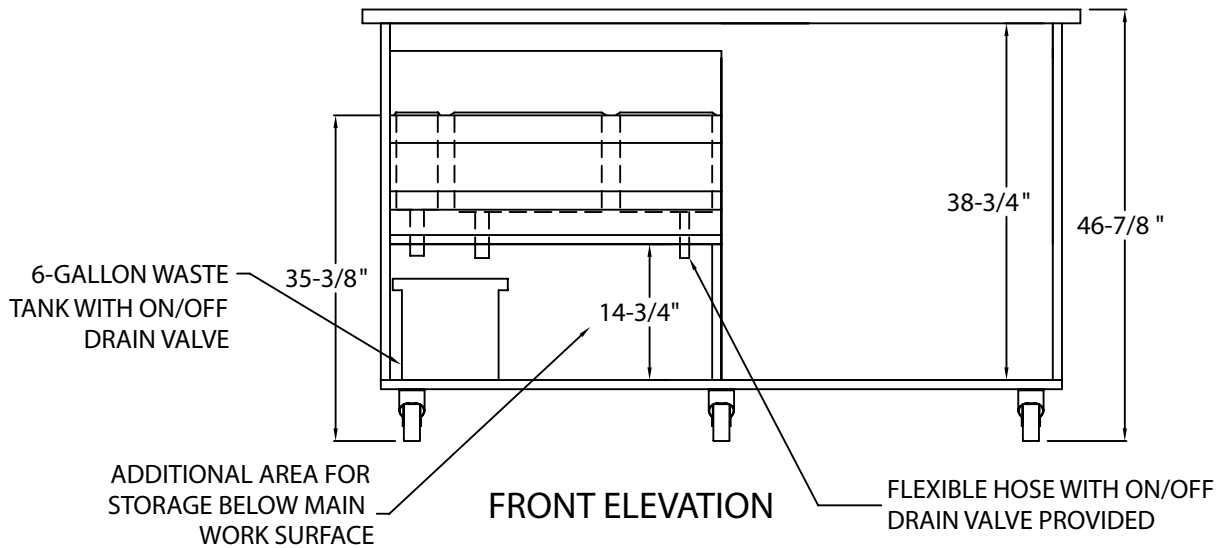

Portable Bar for Stackable Cups With Space For Refrigerator

Dimensional Information

	CUP WELL	COCKTAIL ICE BIN	BEVERAGE BIN	OVERALL LENGTH
PBCR72-12	6"	12"	12"	72"
PBCR78-12	6"	12"	18"	78"
PBCR78-18	6"	18"	12"	78"
PBCR84-12	6"	12"	24"	84"
PBCR84-18	6"	18"	18"	84"
PBCR90-12	6"	12"	30"	90"
PBCR90-18	6"	18"	24"	90"
PBCR96-12	6"	12"	36"	96"
PBCR96-18	6"	18"	30"	96"