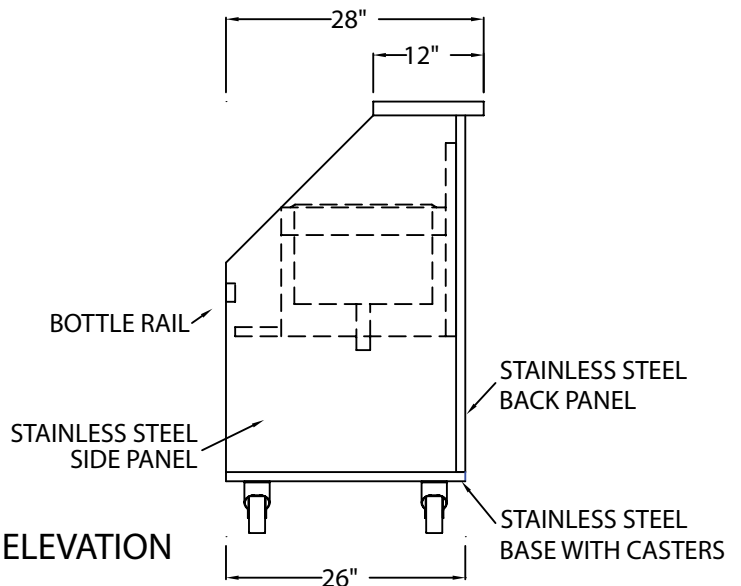

5400 N Michigan Rd • Saginaw, MI • 48604-9780
989.752.4275 • 800.748.0423 • Fax 989.752.4444
www.glastender.com