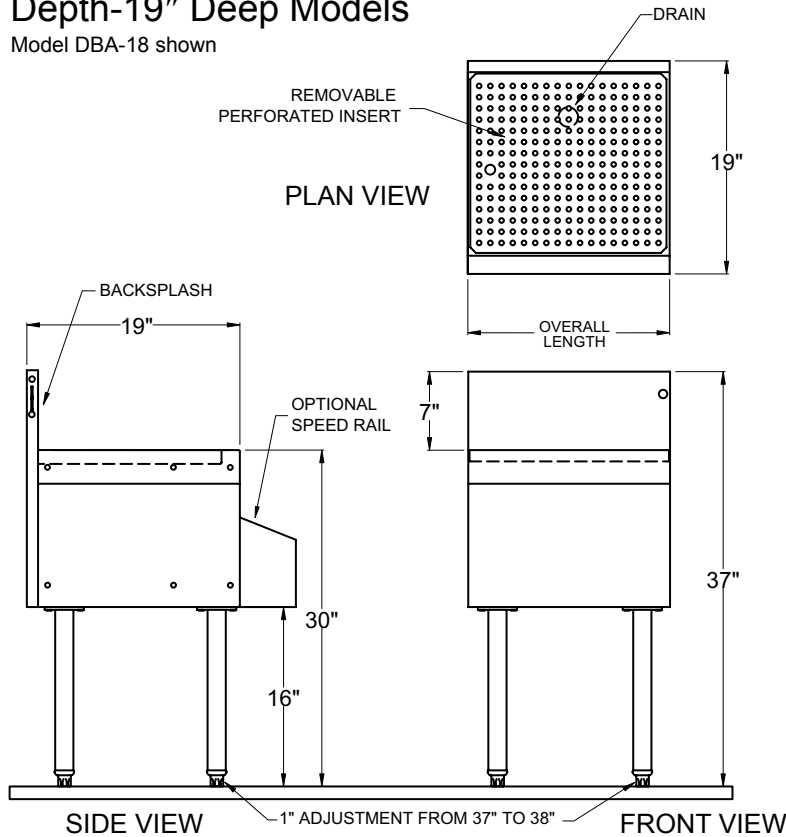

## Standard Features

- All stainless steel construction
- Adjustable stainless steel bullet feet
- Exclusive design with drain pan and separate perforated insert for better air circulation
- One piece, seamless top and backsplash featuring 1/4" radius corners for easy cleaning
- Standard models available in 6" incremental lengths from 12" to 48" (Custom sizes also available)
- 24" deep models provide a larger drainboard storage area not just a deck extension on the back of 19" deep model
- All storage is on a level plane
- A 4" by 4" by 6-1/2" high tubing chase is available. Specify model number "TC" as an accessory
- Also available with flat stainless steel filler board top in lieu of drainboard top. Substitute an "F" for the "D" in the model number when ordering

### Legs

- 1-5/8" diameter, 16 gauge stainless steel
- Stainless steel bullet feet

## Dimensional Information

### "A" Depth-19" Deep Models

Model DBA-18 shown

Model Number	Overall Length
DBA-12	12"
DBA-18	18"
DBA-24	24"
DBA-30	30"
DBA-36	36"
DBA-42	42"
DBA-48	48"