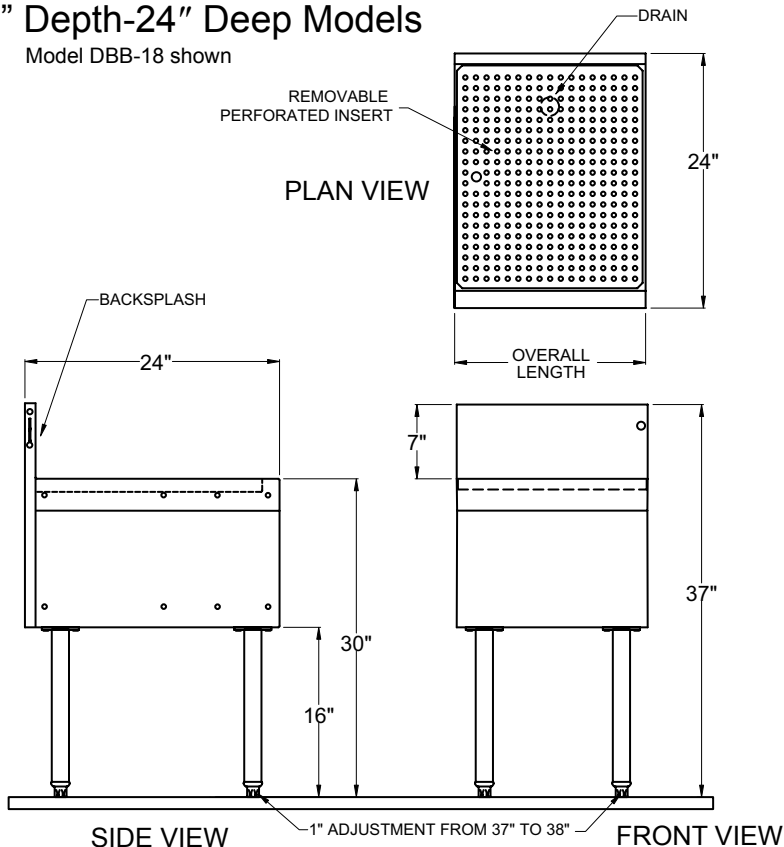

## Standard Features

- All stainless steel construction
- Adjustable stainless steel bullet feet
- Exclusive design with drain pan and separate perforated insert for better air circulation
- One piece, seamless top and backsplash featuring 1/4" radius corners for easy cleaning
- Standard models available in 6" incremental lengths from 12" to 48" (Custom sizes also available)
- 24" deep models provide a larger drainboard storage area not just a deck extension on the back of 19" deep model
- All storage is on a level plane
- A 4" by 4" by 6-1/2" high tubing chase is available. Specify model number "TC" as an accessory
- Also available with flat stainless steel filler board top in lieu of drainboard top. Substitute an "F" for the "D" in the model number when ordering

## Dimensional Information

### "A" Depth-19" Deep Models

Model DBA-18 shown

Model Number	Overall Length
DBA-12	12"
DBA-18	18"
DBA-24	24"
DBA-30	30"
DBA-36	36"
DBA-42	42"
DBA-48	48"

### "B" Depth-24" Deep Models

Model DBB-18 shown

Model Number	Overall Length
DBB-12	12"
DBB-18	18"
DBB-24	24"
DBB-30	30"
DBB-36	36"
DBB-42	42"
DBB-48	48"