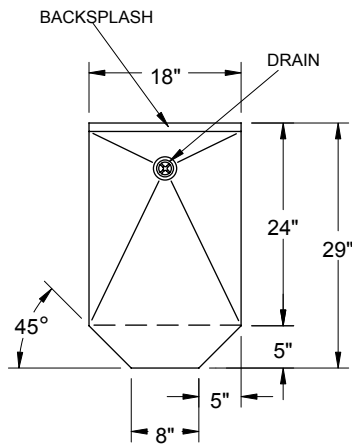

### Standard Features

- All stainless steel construction
- Adjustable stainless steel bullet feet
- 1" deep drain pan work surface to capture excess moisture
- One piece, seamless top and backsplash featuring 1/4" radius corners for easy cleaning
- Lowered work surface with extended front
- Designed to keep the majority of the Island Oasis® (model #SB-3X) below the bar top with only the clear plastic ice tub visible above the bar top
- Chamfered front to eliminate "knee knockers"

### Specifications

*Drain*

- 1-1/2" I.P.S. threaded drain will fit Dearborn part #8033 slipnut and part #W-573P washer

*Legs*

- 1-5/8" diameter, 16 gauge stainless steel
- Stainless steel bullet feet

*Materials*

### Dimensional Information

PLAN VIEW

FRONT ELEVATION

SIDE ELEVATION

**Glastender, Inc.** • 5400 North Michigan Road • Saginaw, MI • 48604-9780  
 989.752.4275 • 800.748.0423 • Fax 989.752.4444  
[www.glastender.com](http://www.glastender.com)