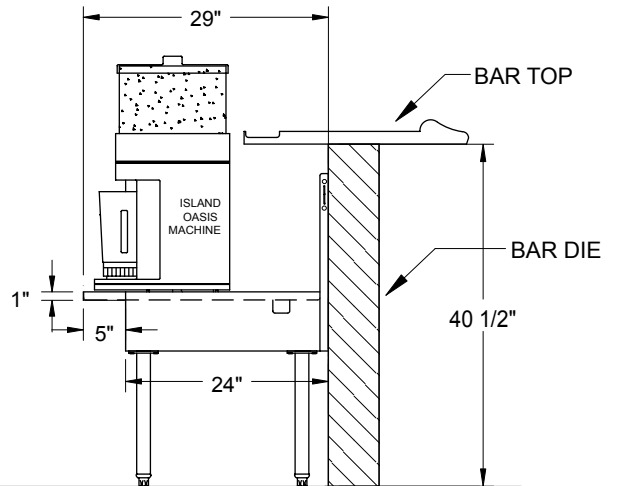

### Standard Features

- All stainless steel construction
- Adjustable stainless steel bullet feet
- 1" deep drain pan work surface to capture excess moisture
- One piece, seamless top and backsplash featuring 1/4" radius corners for easy cleaning
- Lowered work surface with extended front
- Designed to keep the majority of the Island Oasis® (model #SB-3X) below the bar top with only the clear plastic ice tub visible above the bar top
- Chamfered front to eliminate "knee knockers"

### Specifications

*Drain*

- 1-1/2" I.P.S. threaded drain will fit Dearborn part #8033 slipnut and part #W-573P washer

*Legs*

- 1-5/8" diameter, 16 gauge stainless steel
- Stainless steel bullet feet

*Materials*

### Dimensional Information

PLAN VIEW

FRONT ELEVATION

SIDE ELEVATION

**Glastender, Inc.** • 5400 North Michigan Road • Saginaw, MI • 48604-9780  
 989.752.4275 • 800.748.0423 • Fax 989.752.4444  
[www.glastender.com](http://www.glastender.com)