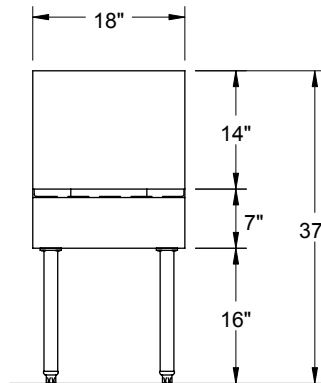

### Specifications

*Drain*

- 1-1/2" I.P.S. threaded drain will fit Dearborn part #8033 slipnut and part #W-573P washer

*Legs*

- 1-5/8" diameter, 16 gauge stainless steel
- Stainless steel bullet feet

*Materials*

### Dimensional Information

PLAN VIEW

FRONT ELEVATION

SIDE ELEVATION

**Glastender, Inc.** • 5400 North Michigan Road • Saginaw, MI • 48604-9780  
 989.752.4275 • 800.748.0423 • Fax 989.752.4444  
[www.glastender.com](http://www.glastender.com)