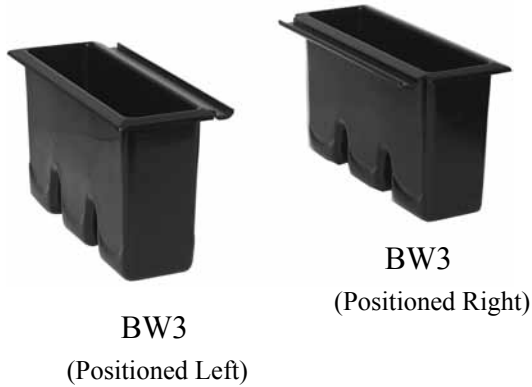

Project: _____	AIA# _____
Item #: _____ Qty: _____	SIS# _____
Model #: _____	

Bottle Wells

Product Information

Bottle Wells are ABS plastic molded bottle holders that are placed in an ice bin to hold ice chilled mix ingredient pour and store bottles. There are two sizes of wells: 3-bottle, model number BW3, for 19" deep ice bins and 4-bottle, model number BW4, for 24" deep ice bins. The 3-bottle version is also used with the IB-38X24 pass thru ice bin.

A bottle well may be placed on one or both sides of an ice bin and it is designed with a special ledge on one side to hold a sliding ice bin cover. When bottle wells are ordered with an original ice bin, the correct, smaller sliding ice bin cover is automatically provided.

For three bottles stored on one side of a 19" deep ice bin, specify one model number BW3. For three bottles stored on both sides of a 19" deep ice bin, specify a quantity of two BW3.

For four bottles stored on one side of a 24" deep ice bin, specify one model number BW4. For four bottles stored on both sides of a 24" deep ice bin, specify a quantity of two BW4.

BW3
(Positioned Right)