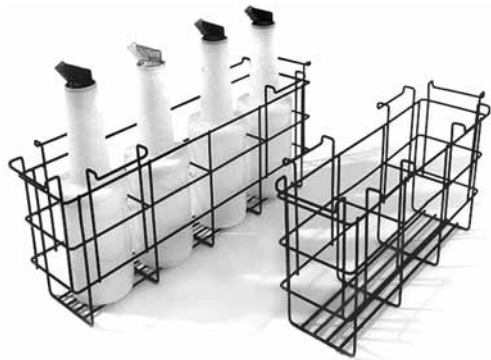

BR4
(Bottles not included)

BR3

Glastender, Inc. • 5400 North Michigan Road • Saginaw, MI • 48604-9780 989.752.4275 • 800.748.0423 • Fax 989.752.4444 www.glastender.com	Approval/Notes:
Specifications subject to change without notice. For current specifications please visit our website.