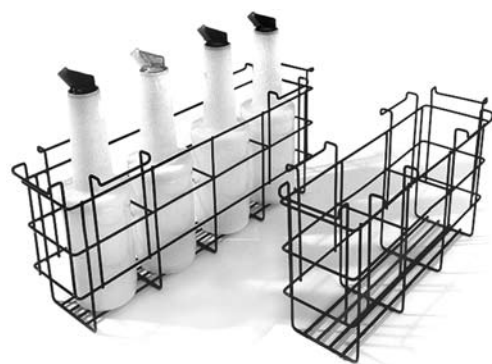

Project: _____	AIA# _____
Item #: _____ Qty: _____	SIS# _____
Model #: _____	

Bottle Wells

Product Information

Bottle Wells are ABS plastic molded bottle holders that are placed in an ice bin to hold ice chilled mix ingredient pour and store bottles. There are two sizes of wells: 3-bottle, model number BW3, for 19" deep ice bins and 4-bottle, model number BW4, for 24" deep ice bins. The 3-bottle version is also used with the IB-38X24 pass thru ice bin.

A bottle well may be placed on one or both sides of an ice bin and it is designed with a special ledge on one side to hold a sliding ice bin cover. When bottle wells are ordered with an original ice bin, the correct, smaller sliding ice bin cover is automatically provided.

BW3
(Positioned Left)

BW3
(Positioned Right)

BW4
(Positioned Left)

BW4
(Positioned Right)

Bottle Racks

Product Information

Bottle Racks are vinyl-coated wire racks that are placed in an ice bin to hold ice chilled mix ingredient pour and store bottles. There are two sizes of wire racks: 3-bottle, model number BR3, for 19" deep ice bins and 4-bottle, model number BR4, for 24" deep ice bins.

Bottle Racks are intended for use with smaller ice bins, where the sole purpose of the ice bin is to provide insulated storage for pour and store bottles. Bottle racks are most often used with 6" or 12" wide ice bins, which hold one or two racks, respectively. For example an IBA-6 ice bin holds one BR3, while an IBA-12 ice bin holds two BR3.