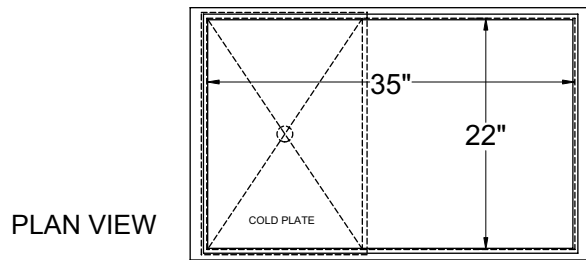

Model: IB-38X24-CP10