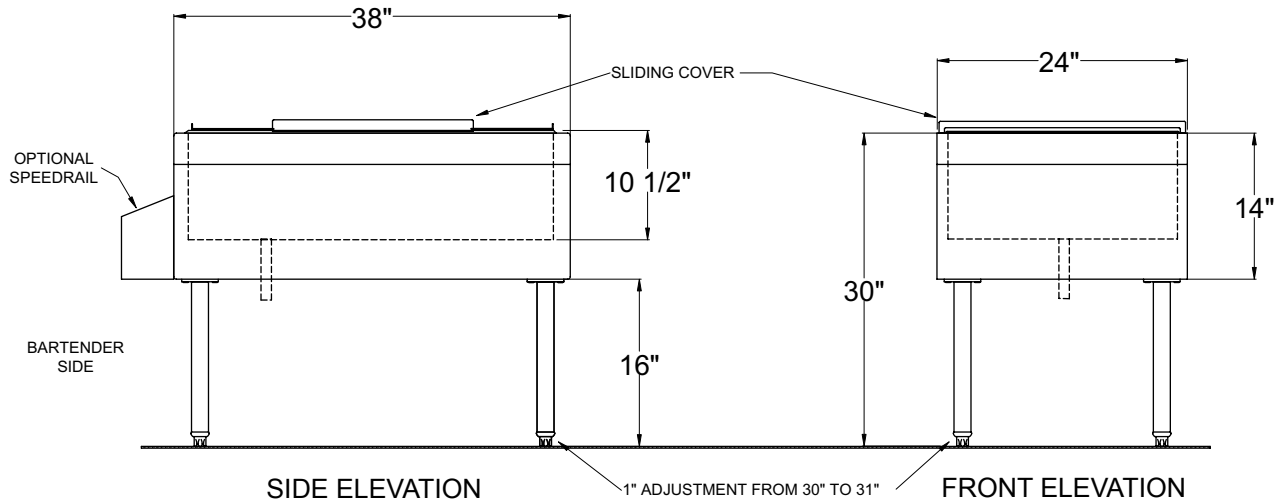

### Standard Features

- All stainless steel construction
- PVC plastic breaker strip around ice bin liner: creates 5/16" raised edge around liner, acts as thermal barrier to prevent heat transfer, and makes the covers slide easier.
- Sliding stainless steel covers
- CFC Free foamed-in-place insulation
- Adjustable stainless steel bullet feet
- Available with ten circuit cold plate (add suffix '-CP10' to model number)
- Bartender and cocktail server access

#### Materials

- 20 gauge stainless steel
- PVC plastic breaker strip around opening of ice bin liner

<b>Glastender, Inc.</b> • 5400 North Michigan Road • Saginaw, MI • 48604-9780 989.752.4275 • 800.748.0423 • Fax 989.752.4444 <a href="http://www.glastender.com">www.glastender.com</a>	Approval/Notes:
Specifications subject to change without notice. For current specifications please visit our website.	

## Dimensional Information

Model: IB-38X24

Model: IB-38X24-CP10