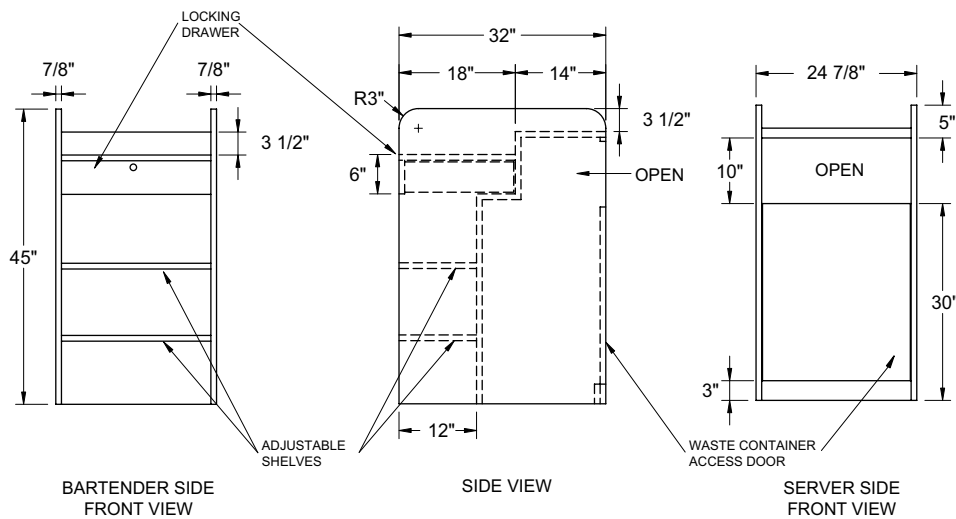

RS-24 Pass Thru Register Stand and Dry Waste Cabinet