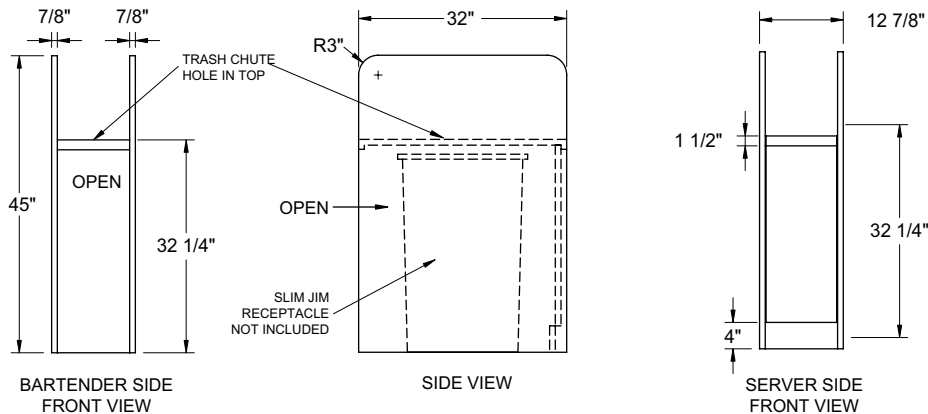

DRY-12 Pass Thru Dry Waste Cabinet

Glastender, Inc. • 5400 North Michigan Road • Saginaw, MI • 48604-9780
989.752.4275 • 800.748.0423 • Fax 989.752.4444
www.glastender.com

Approval/Notes:

Specifications subject to change without notice. For current specifications please visit our website.