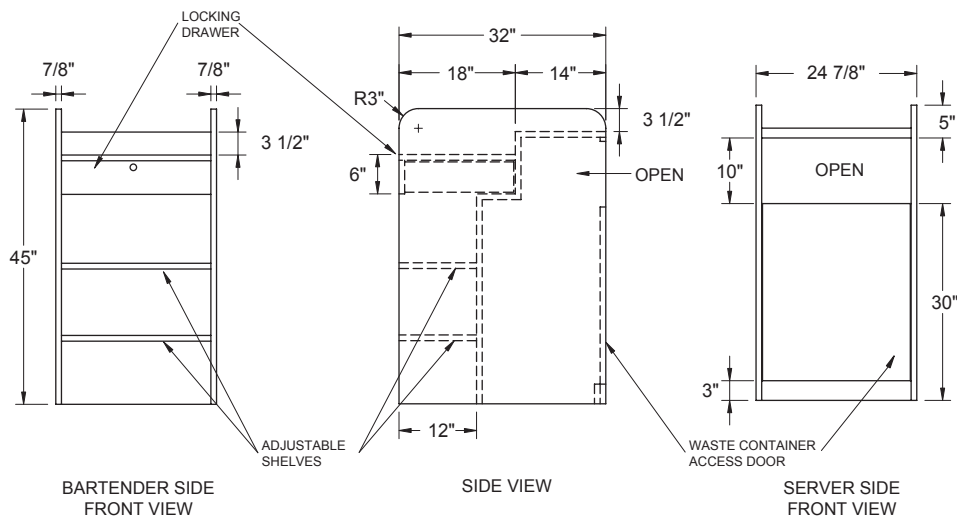

RS-24 Pass Thru Register Stand and Dry Waste Cabinet