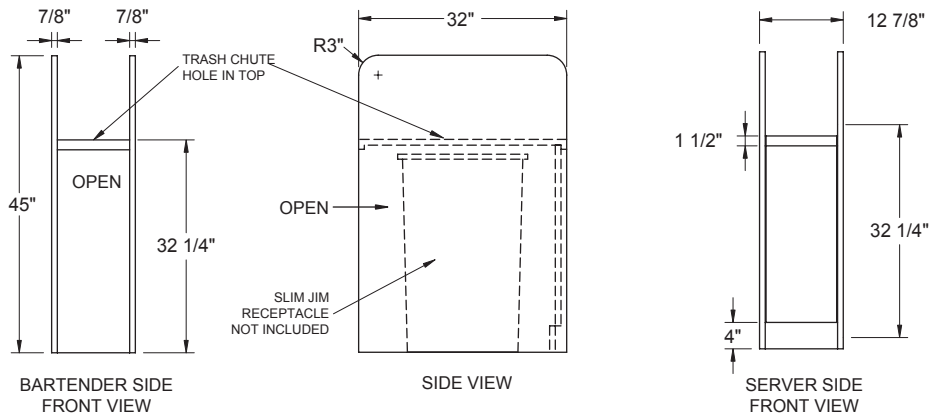

DRY-12 Pass Thru Dry Waste Cabinet

Glastender, Inc. • 5400 North Michigan Road • Saginaw, MI • 48604-9780 989.752.4275 • 800.748.0423 • Fax 989.752.4444 www.glastender.com	Approval/Notes:
Specifications subject to change without notice. For current specifications please visit our website.